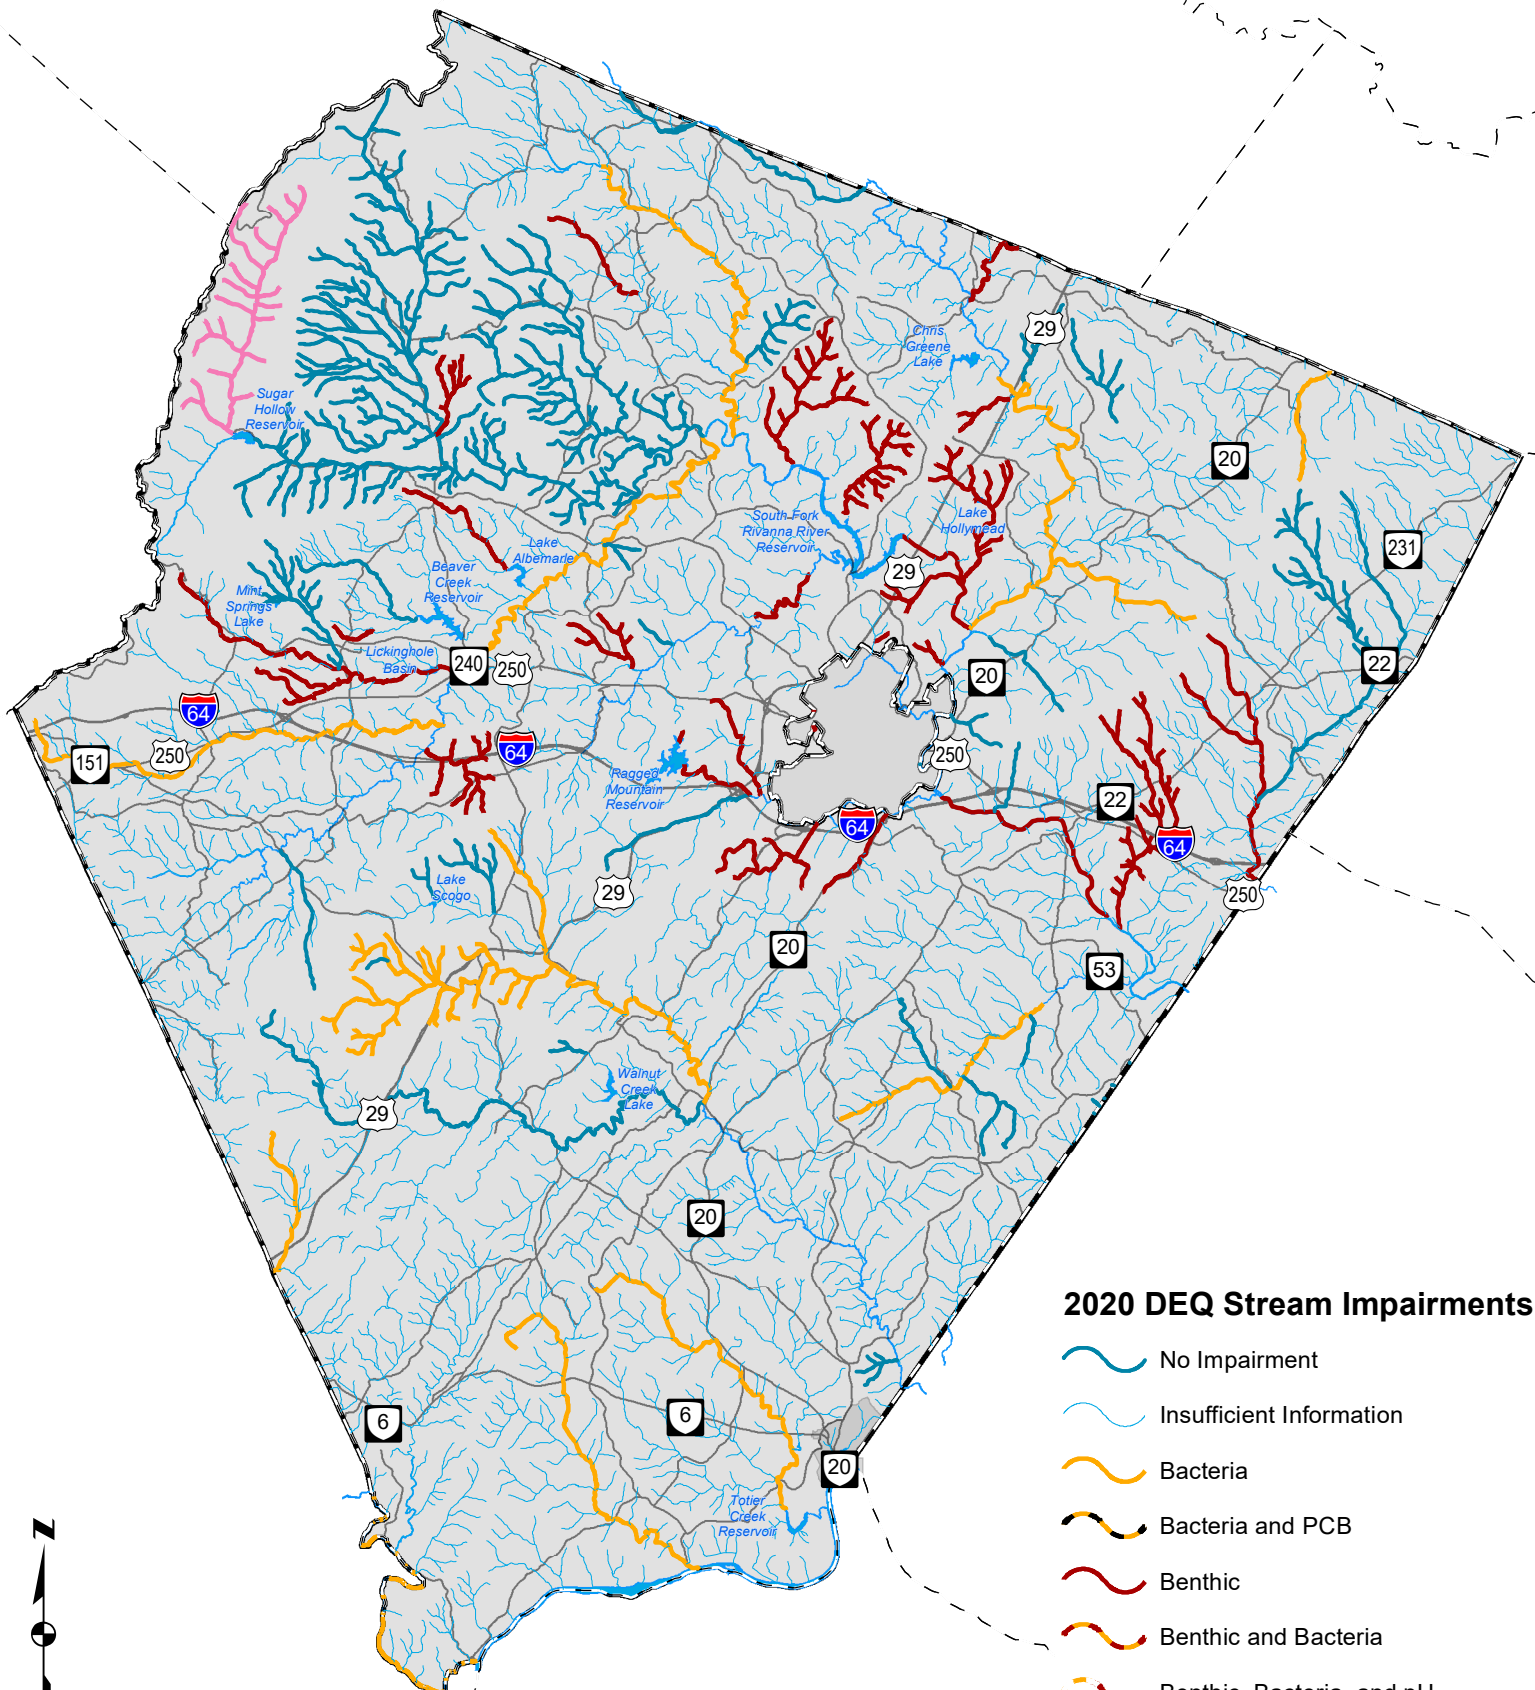

Albemarle County Stream Health

2020 DEQ Stream Impairments

- No Impairment
- Insufficient Information
- Bacteria
- Bacteria and PCB
- Benthic
- Benthic and Bacteria
- Benthic, Bacteria, and pH
- Temperature

County Boundaries