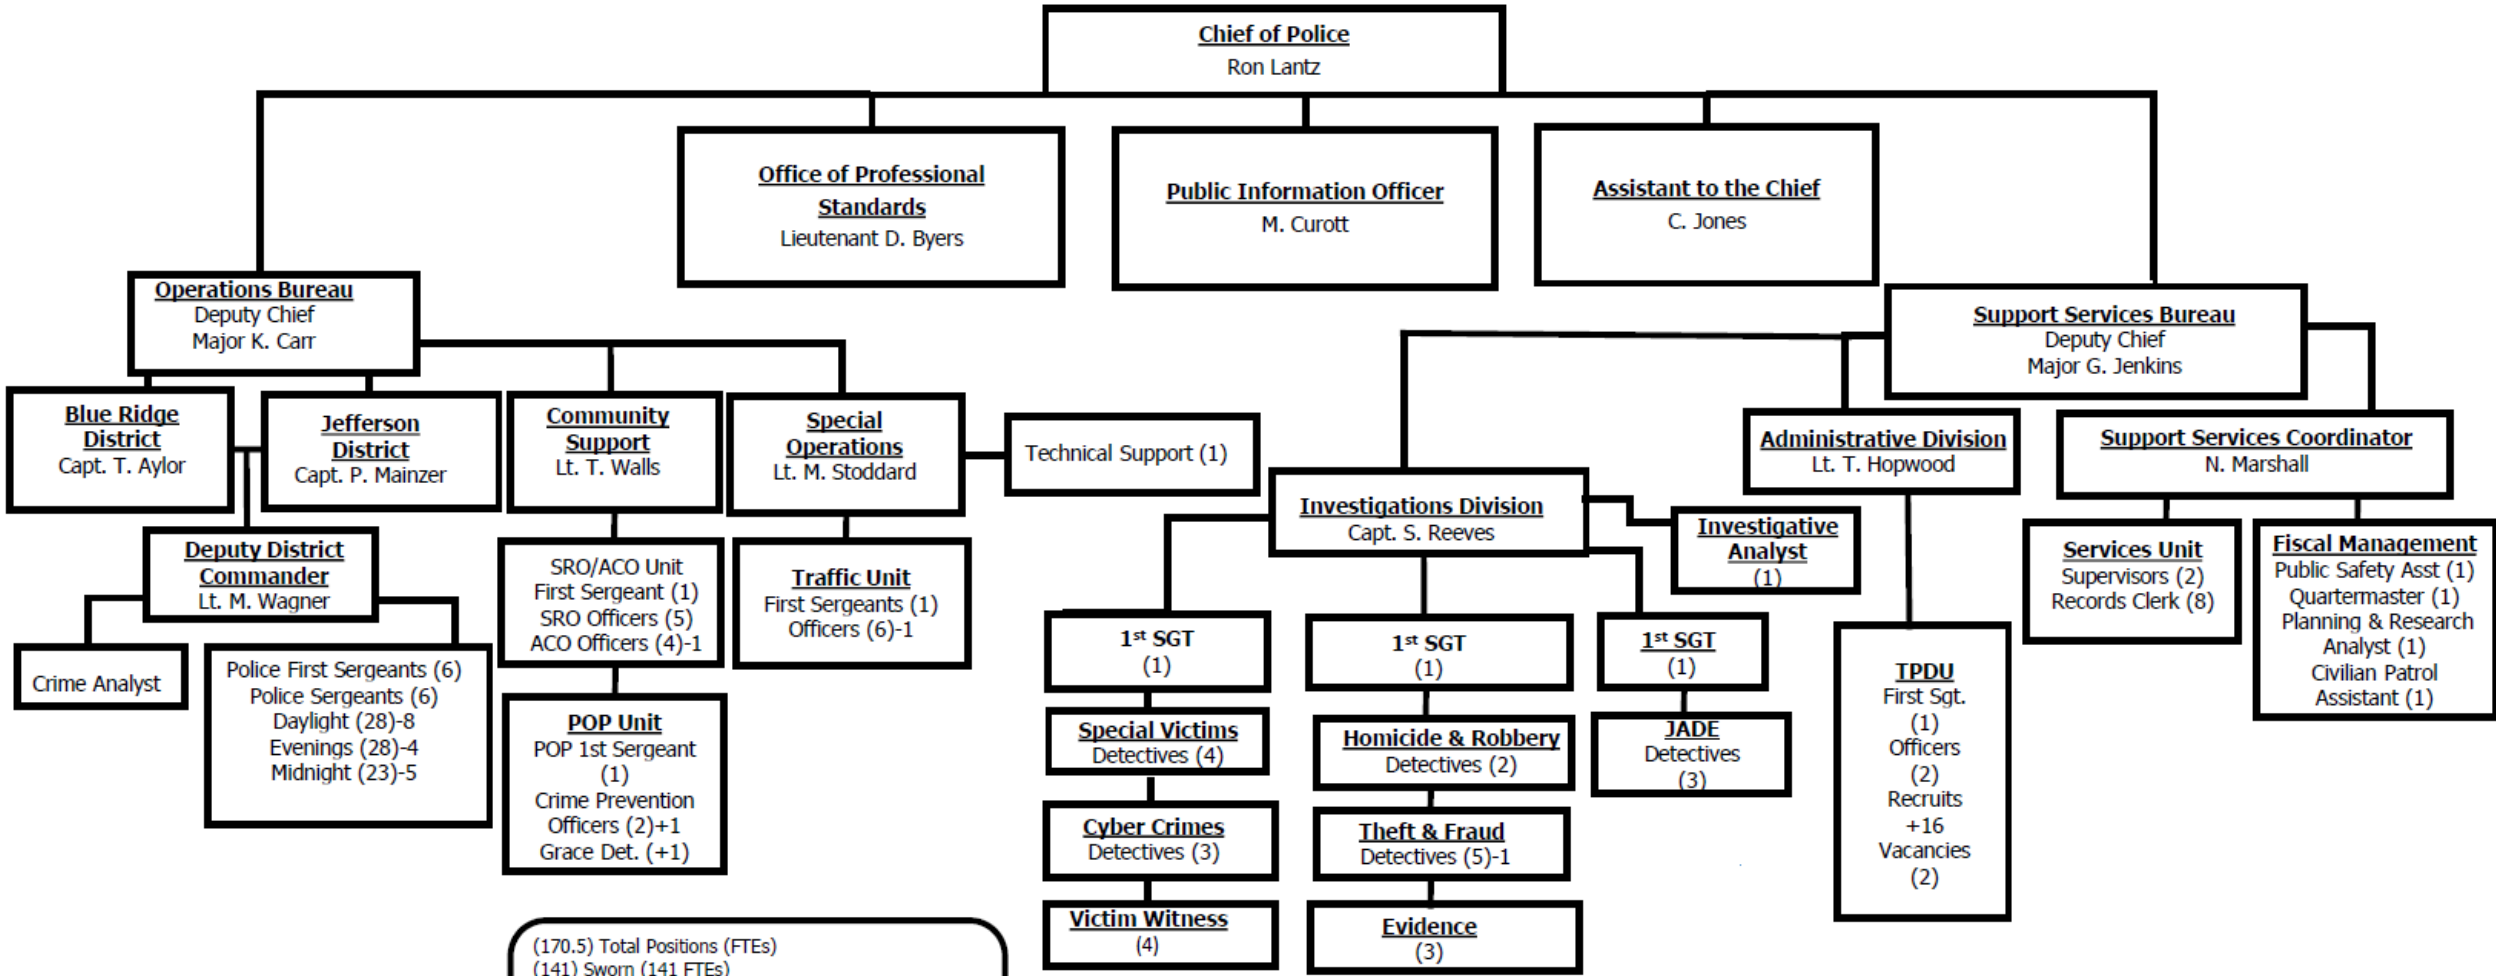

Albemarle County Police Department

(170.5) Total Positions (FTEs)
 (141) Sworn (141 FTEs)
 (1) Sworn Grant
 (1) Sworn Over Hires
 (24.5) Non-Sworn (24.5) FTEs
 (3) Non Sworn Grant Positions (3 FTEs)
 Note: (5)-1 means the unit is authorized 5 positions and is down 1. A+1 would mean the unit is over by 1.