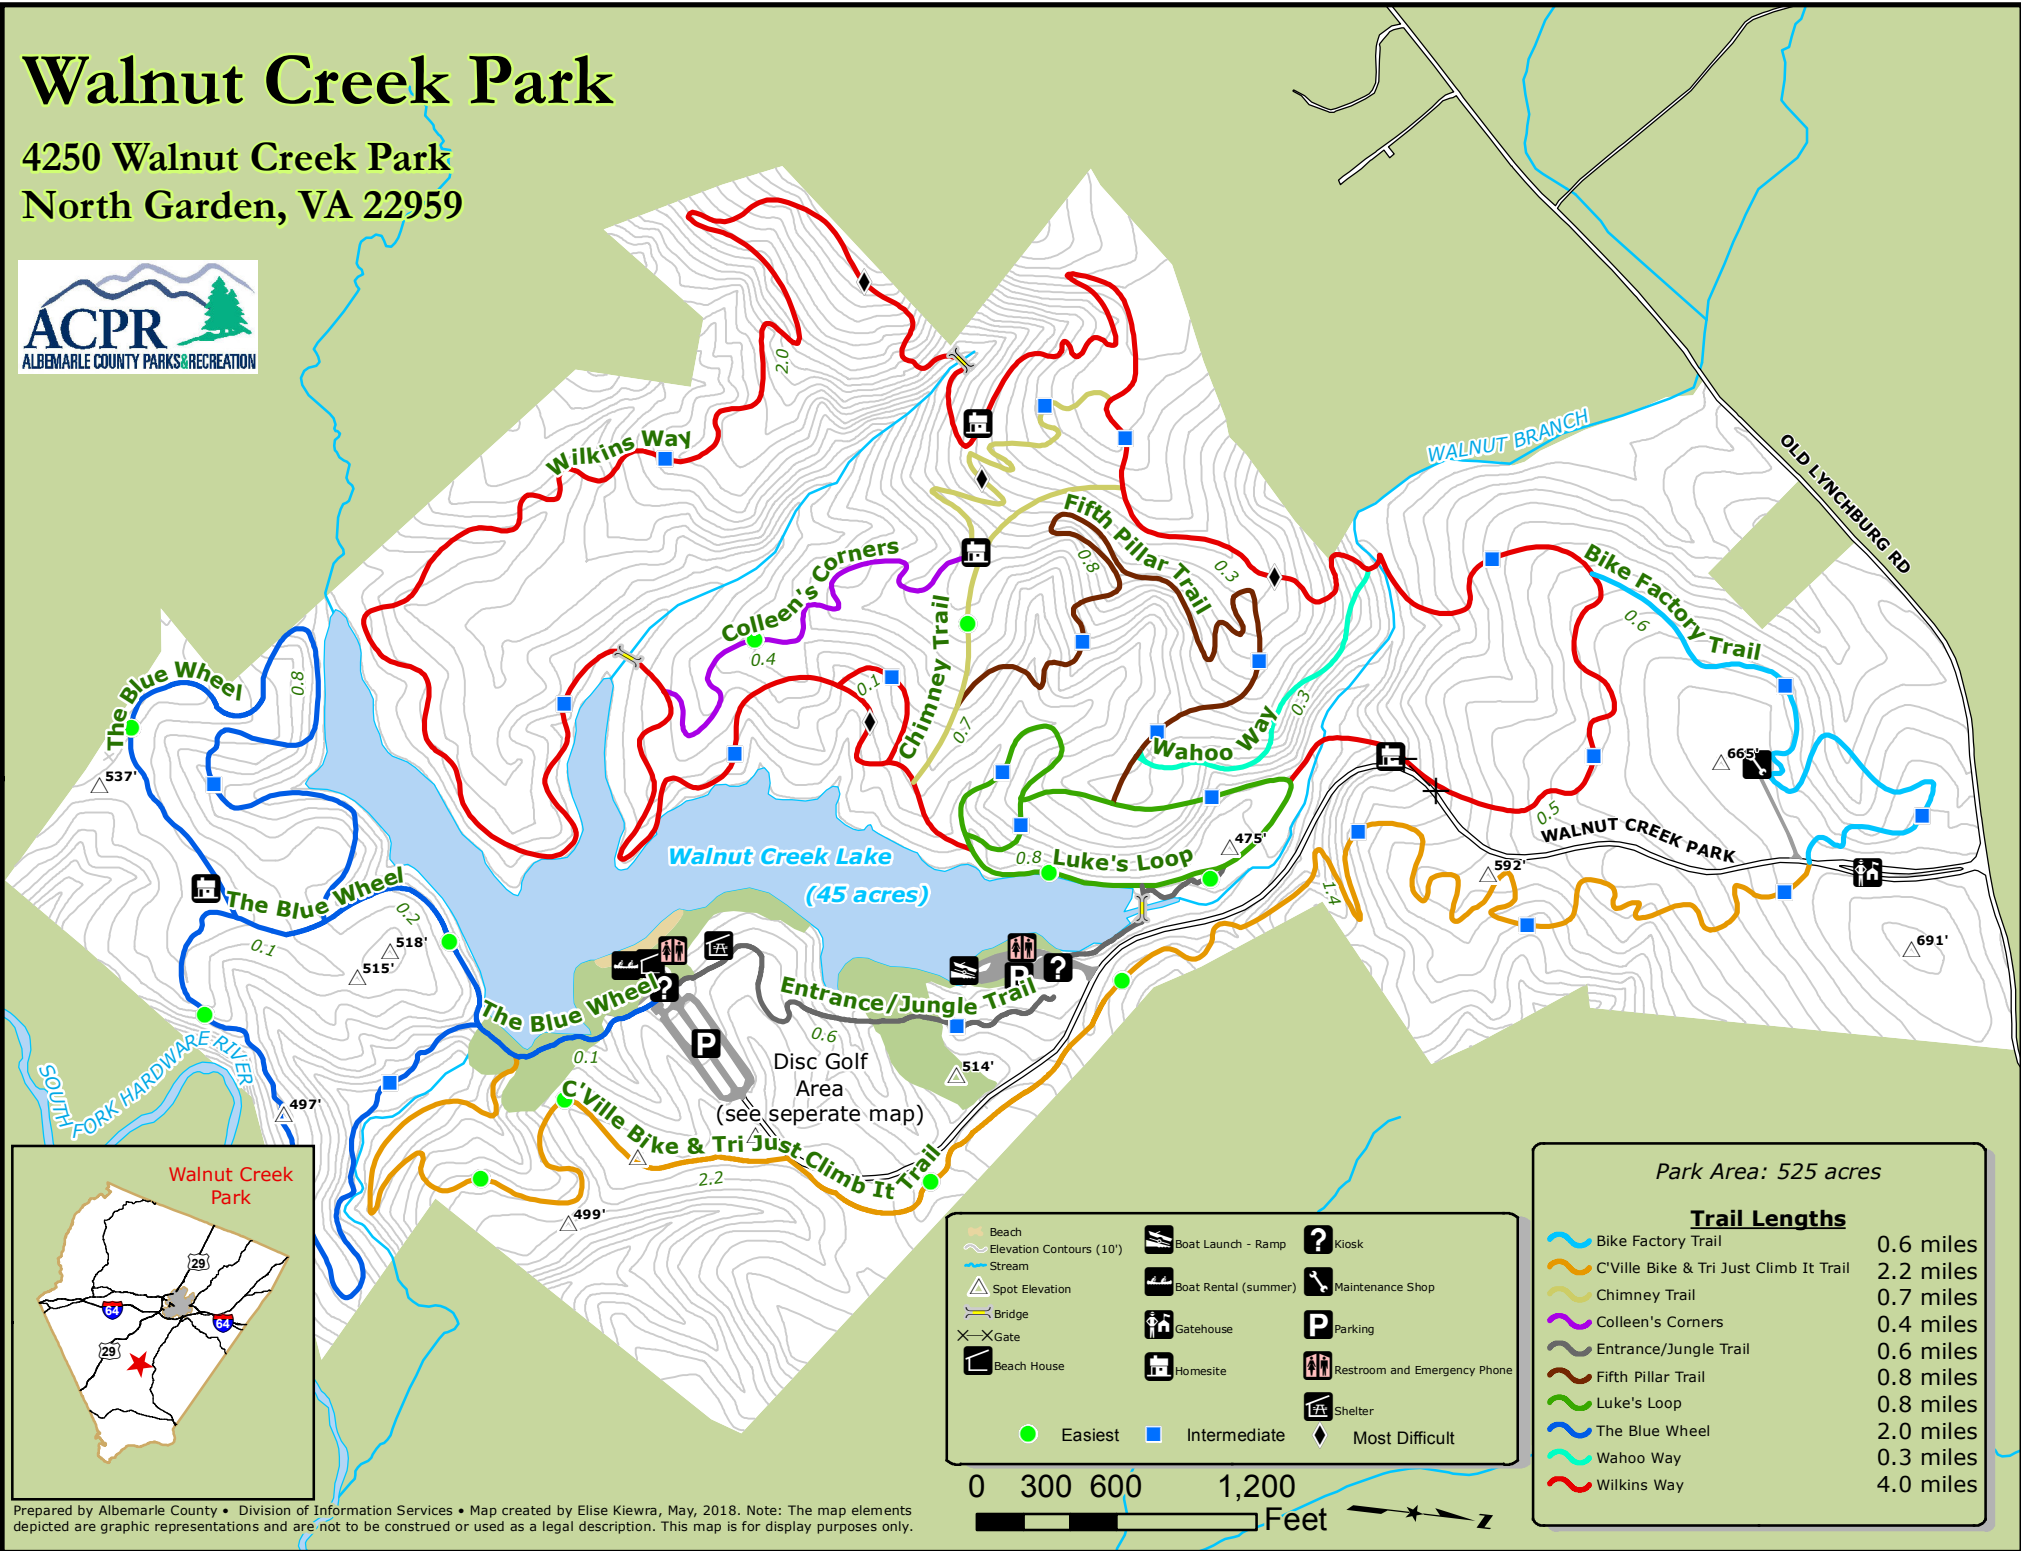

Walnut Creek Park

4250 Walnut Creek Park
North Garden, VA 22959

- Beach
- Elevation Contours (10')
- Stream
- Spot Elevation
- Bridge
- Gate
- Beach House
- Boat Launch - Ramp
- Boat Rental (summer)
- Gatehouse
- Homesite
- Kiosk
- Maintenance Shop
- Parking
- Restroom and Emergency Phone
- Shelter
- Easiest
- Intermediate
- Most Difficult

Park Area: 525 acres

Trail Lengths	
	Bike Factory Trail 0.6 miles
	C'Ville Bike & Tri Just Climb It Trail 2.2 miles
	Chimney Trail 0.7 miles
	Colleen's Corners 0.4 miles
	Entrance/Jungle Trail 0.6 miles
	Fifth Pillar Trail 0.8 miles
	Luke's Loop 0.8 miles
	The Blue Wheel 2.0 miles
	Wahoo Way 0.3 miles
	Wilkins Way 4.0 miles