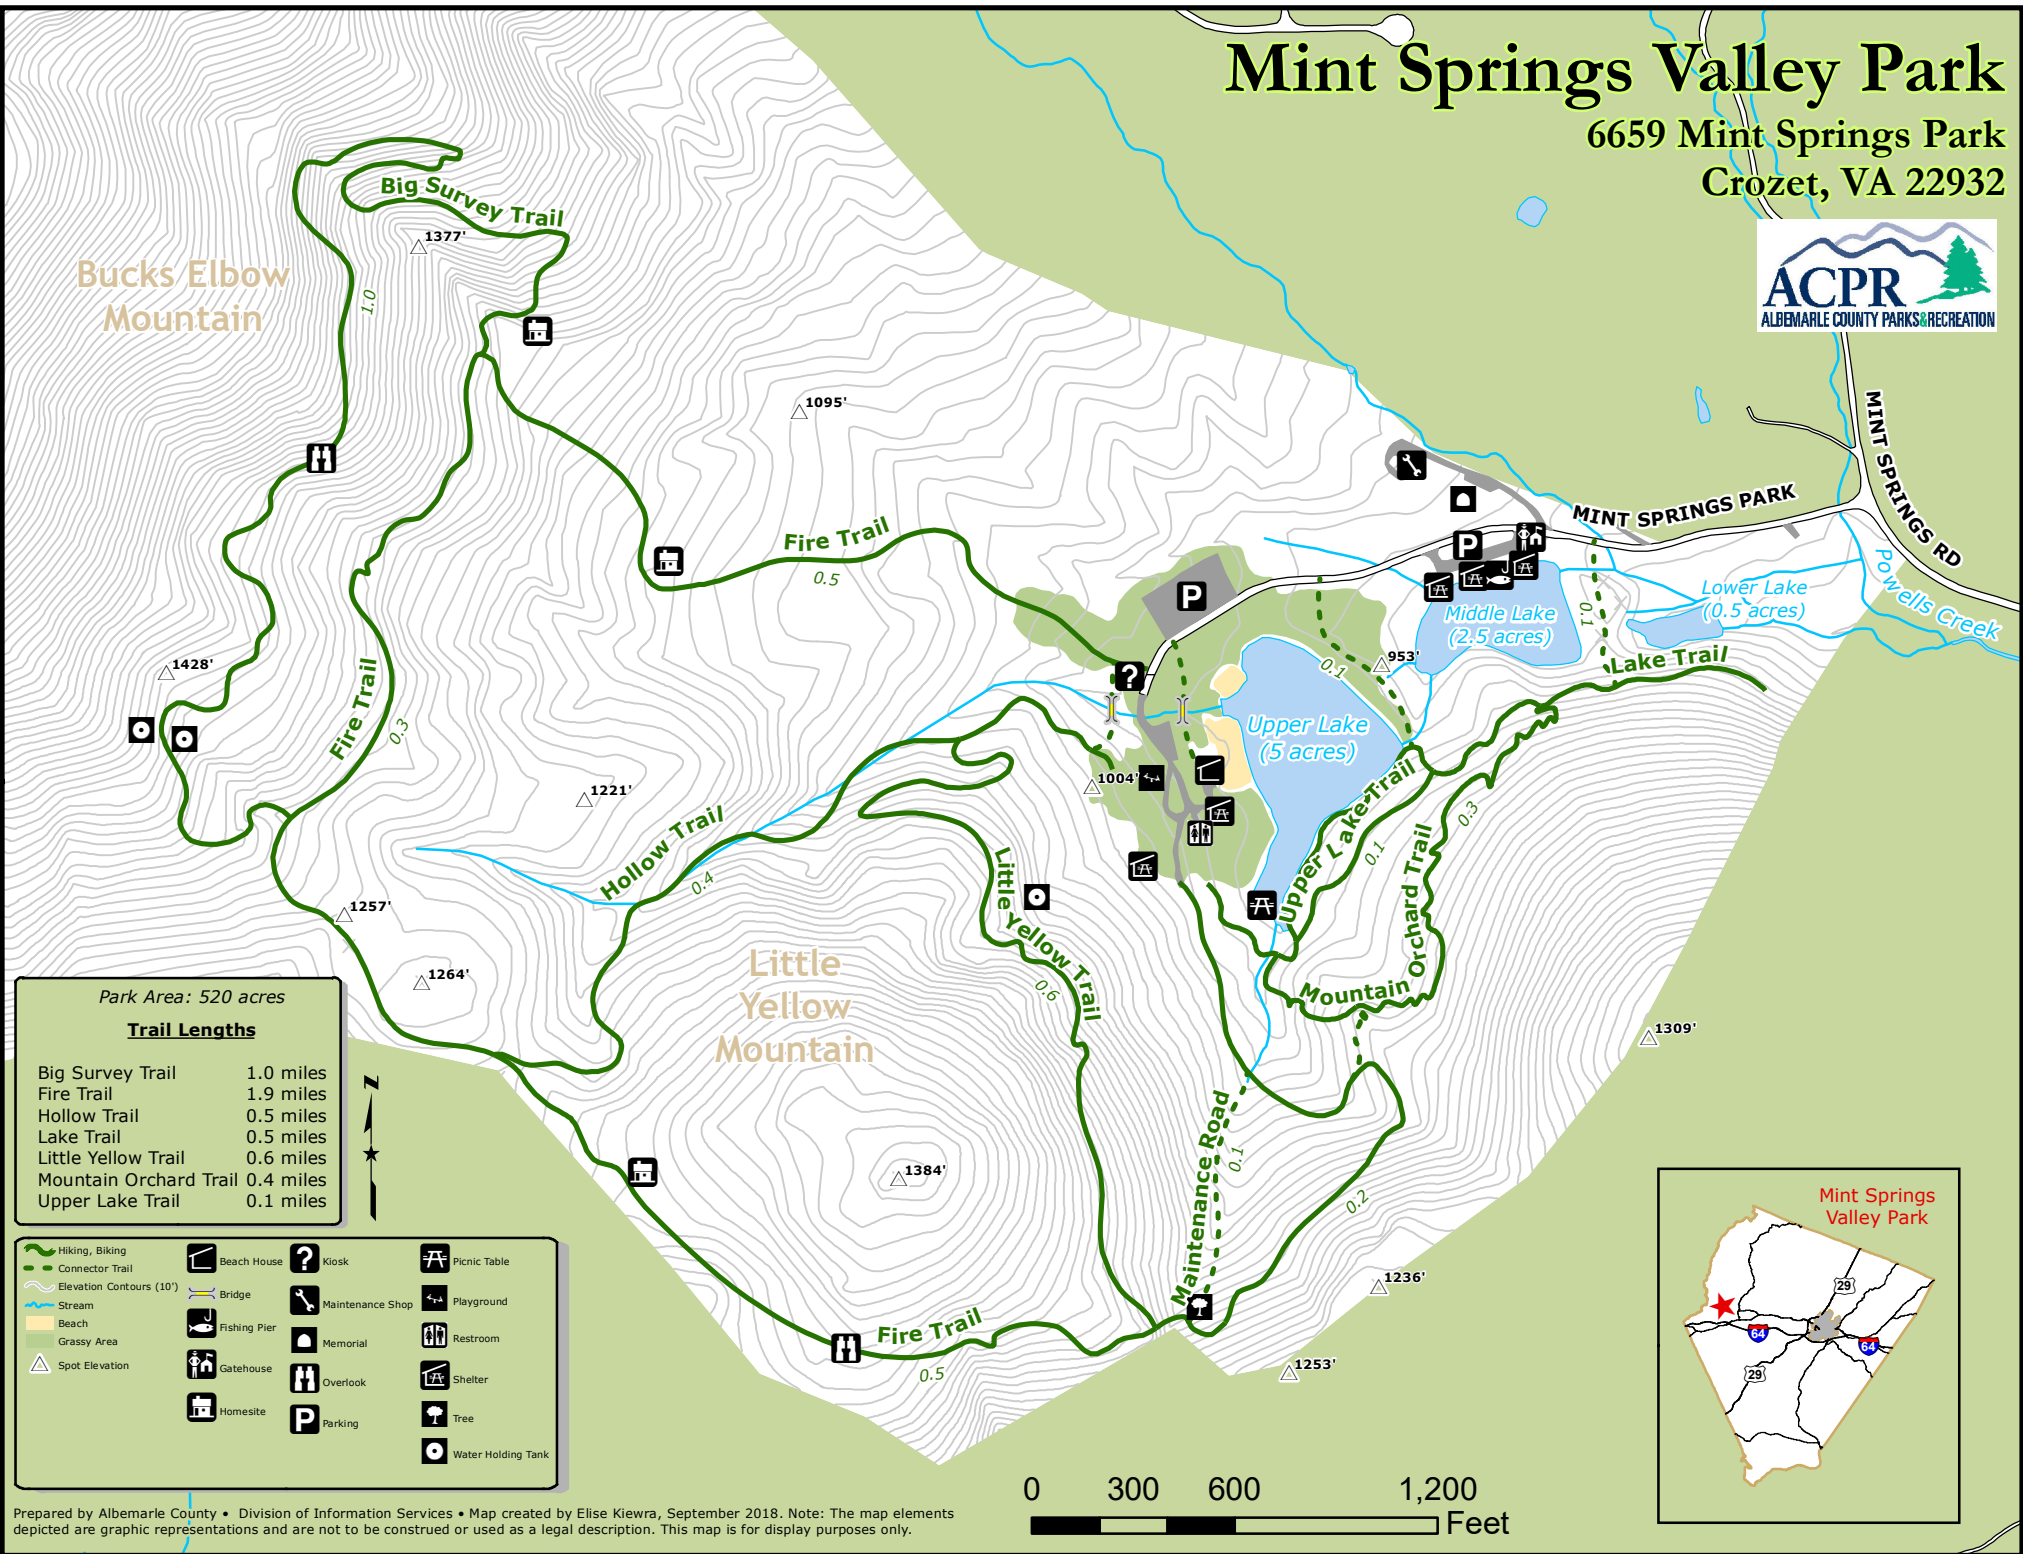

Mint Springs Valley Park

6659 Mint Springs Park
Crozet, VA 22932

Park Area: 520 acres

Trail Lengths

Big Survey Trail	1.0 miles
Fire Trail	1.9 miles
Hollow Trail	0.5 miles
Lake Trail	0.5 miles
Little Yellow Trail	0.6 miles
Mountain Orchard Trail	0.4 miles
Upper Lake Trail	0.1 miles

Prepared by Albemarle County • Division of Information Services • Map created by Elise Kiewra, September 2018. Note: The map elements depicted are graphic representations and are not to be construed or used as a legal description. This map is for display purposes only.