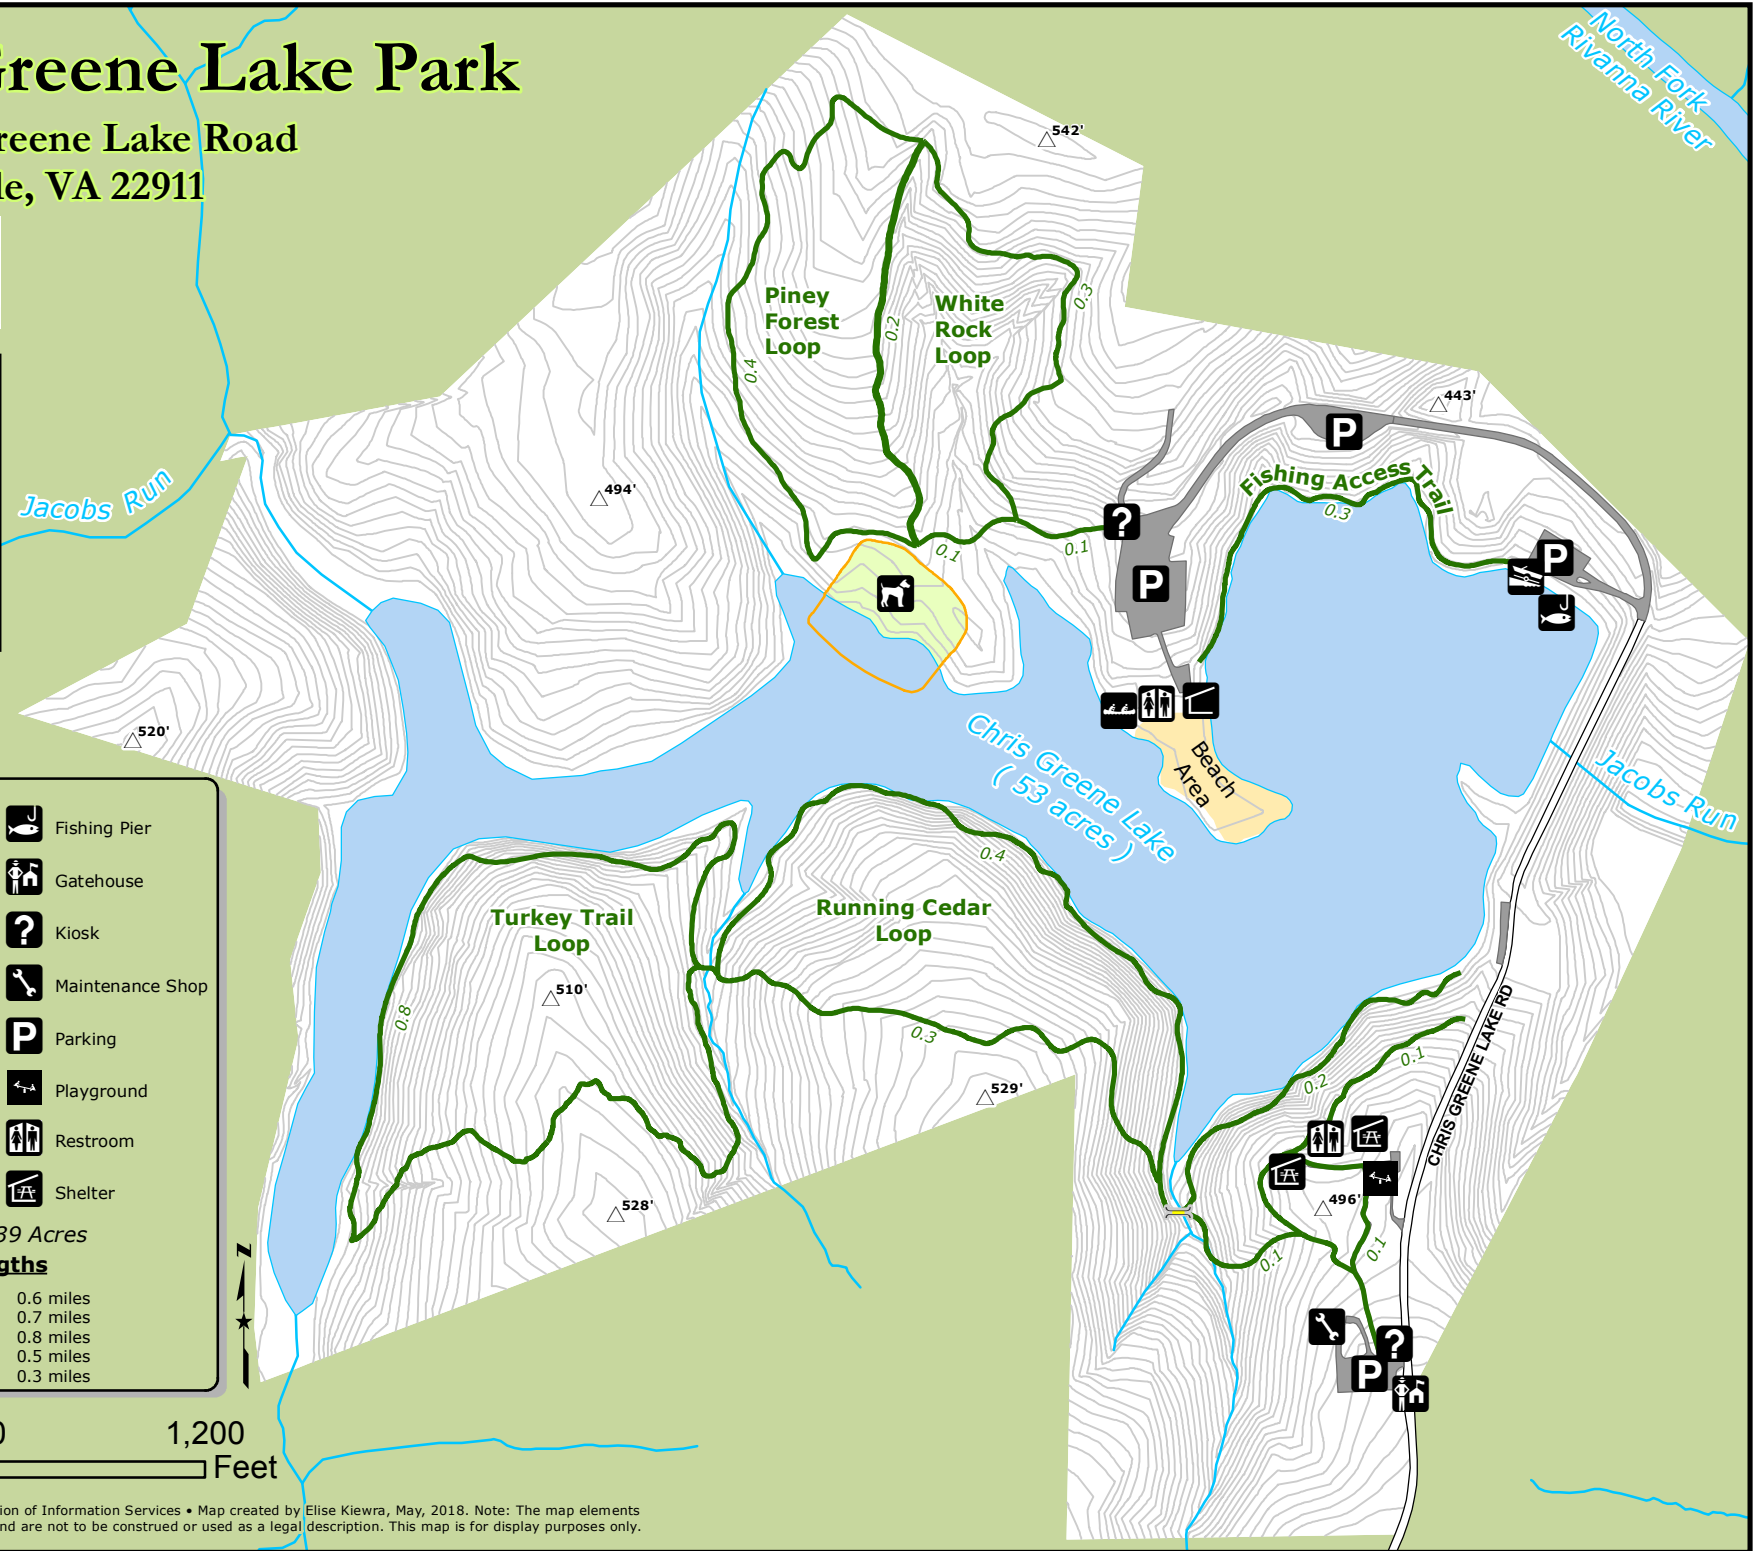

Chris Greene Lake Park

4748 Chris Greene Lake Road
Charlottesville, VA 22911

Hiking, Biking	Fishing Pier
Elevation Contours (4')	Gatehouse
Stream	Kiosk
Spot Elevation	Maintenance Shop
Dog Park	Parking
Beach	Playground
Beach House	Restroom
Boat Launch - Ramp	Shelter
Boat Rental (summer)	
Bridge	
Dog Park	

Park Area : 239 Acres

Trail Lengths

Piney Forest Loop	0.6 miles
Running Cedar Loop	0.7 miles
Turkey Trail Loop	0.8 miles
White Rock Loop	0.5 miles
Fishing Access Trail	0.3 miles

Prepared by Albemarle County • Division of Information Services • Map created by Elise Kiewra, May, 2018. Note: The map elements depicted are graphic representations and are not to be construed or used as a legal description. This map is for display purposes only.