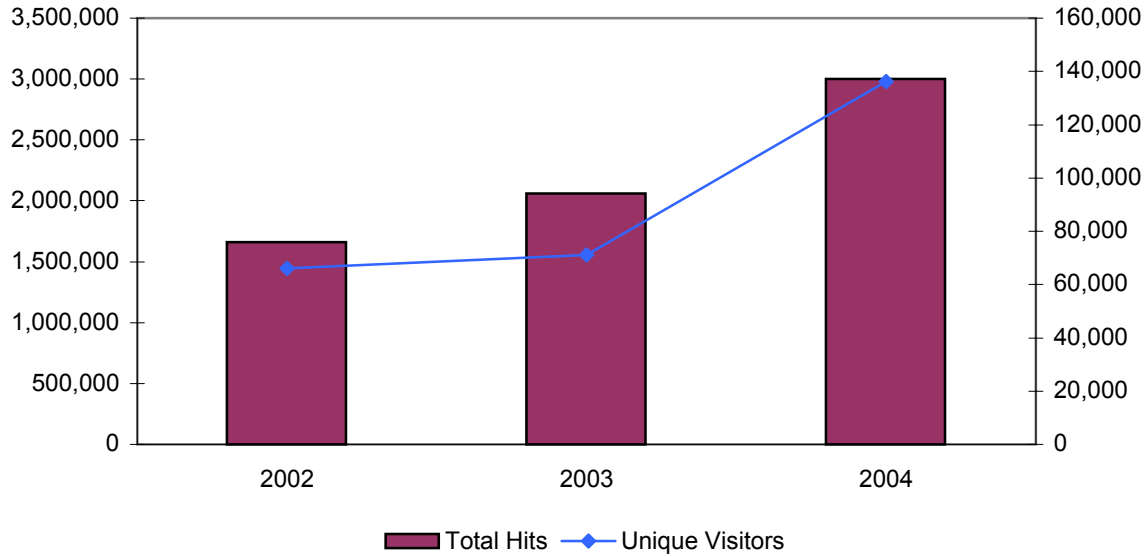

Strategic Direction #3:  
Quality of Life

**Website Profile**

## Albemarle County's Website Recently Named Top 10 in Nation for 2nd Straight Year by Center for Digital Government

**Total Hits and Number of Unique Visitors to the Albemarle County Website**

Albemarle.org was recently named to the "Top 10 County Websites" by the Center for Digital Government. Albemarle's website has made the Top 10 list for two years running for counties under 150,000 people. Since 2002 total hits to the website have increased 80% and the number of unique visitors in that time period has more than doubled.

	<u>2002</u>	<u>2003</u>	<u>2004</u>
Total Hits	1,662,409	2,062,023	3,000,421
Unique Visitors	66,144	71,225	136,107

Source: Elaine Pack, Webteam Statistics, Albemarle County. June 23, 2005.