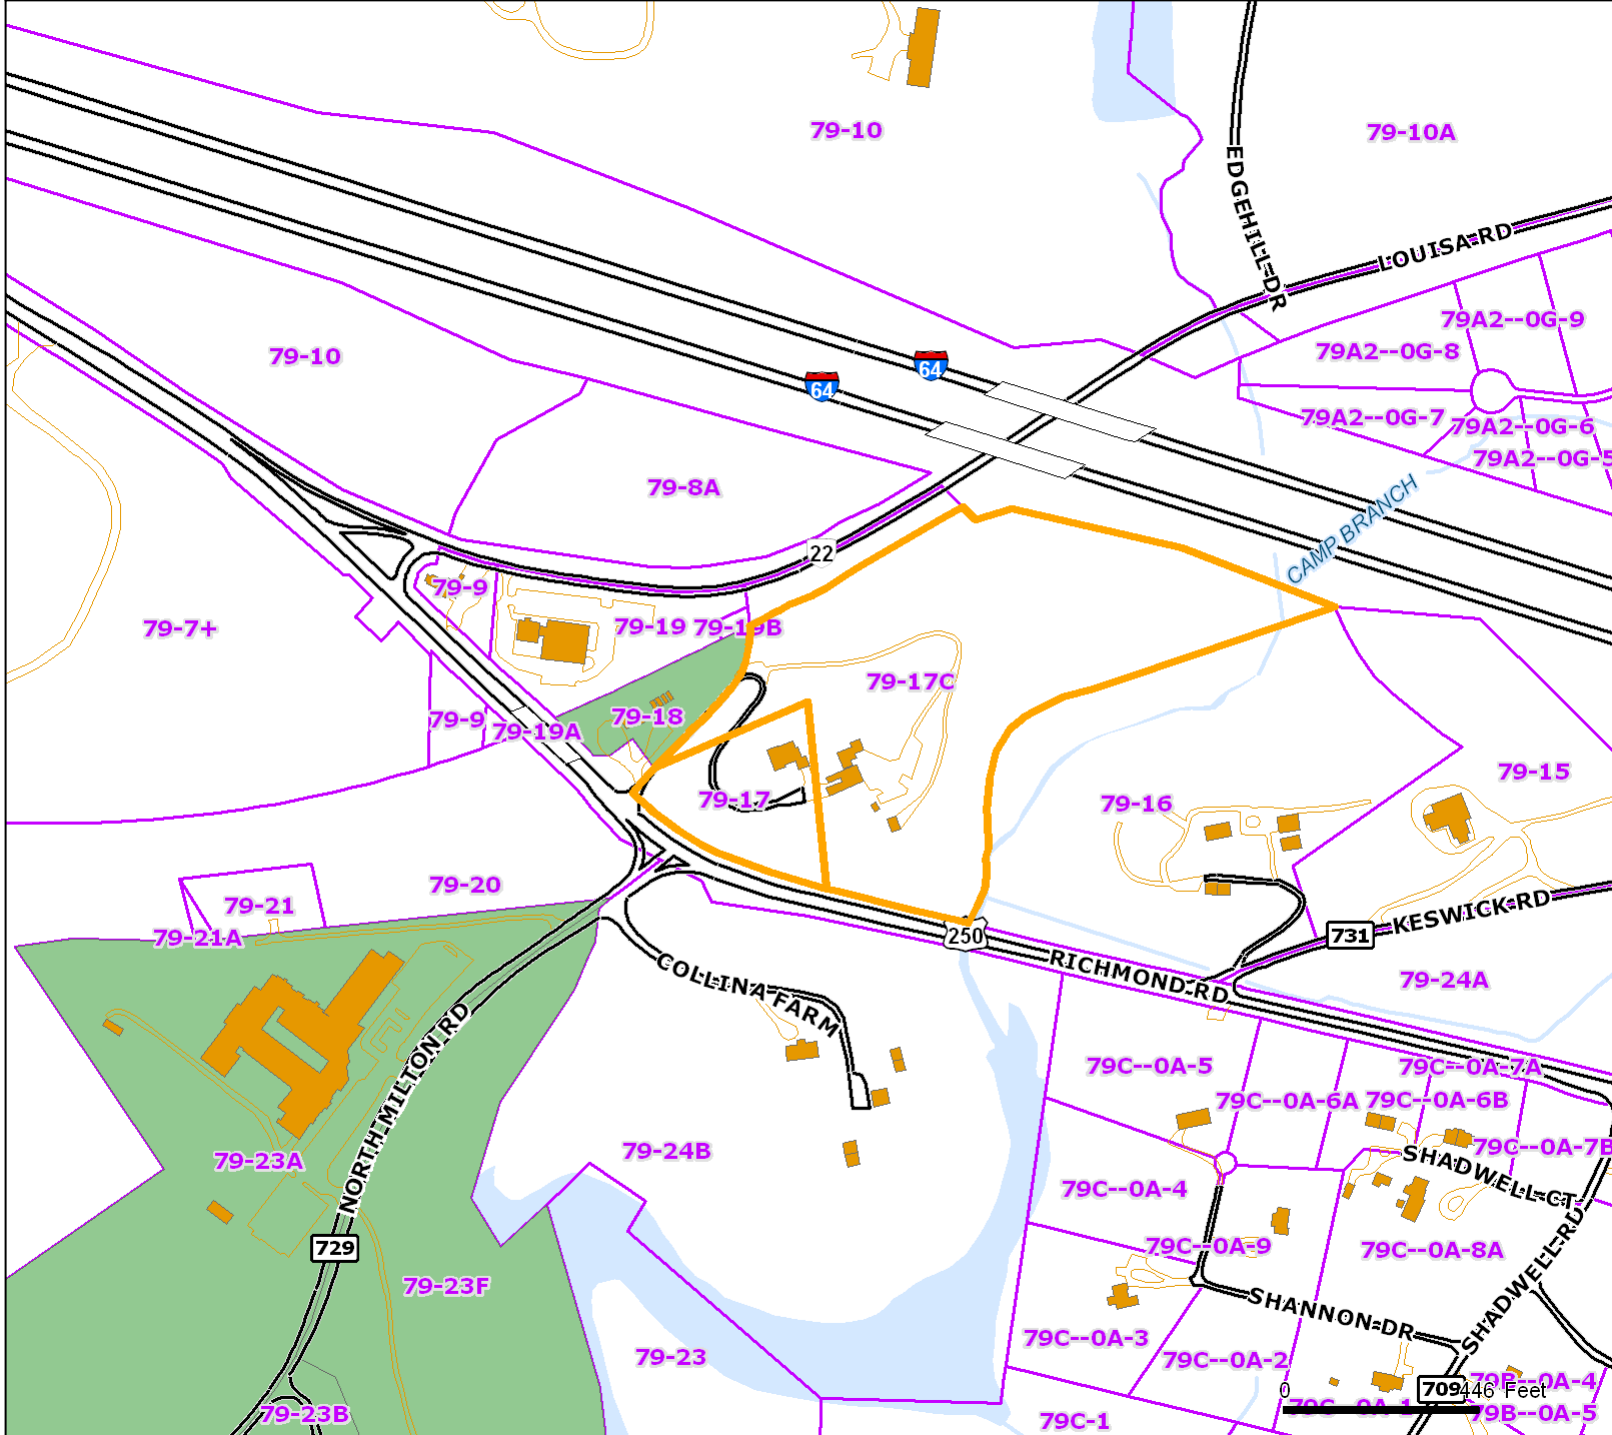

Michie - Location Map and Jurisdictional Area Designations

ATTACHMENT A

Legend
(Note: Some Items on map may not appear in legend)

- Tax Map Grid
- Overview Roads
- Primary Roads
- Secondary Roads
- Road Bridges
- Road Centerlines
- Roads
- Roads - City
- Buildings
- Buildings - City
- Driveways
- ACSA Jurisdictional Areas
 - No Service
 - Water Only
 - Water and Sewer
 - Water Only To Existing Structures
 - Limited Service
 - City Water and Sewer
- Parcels
- Lakes and Reservoirs
- Ponds
- Major Streams
- Other Streams