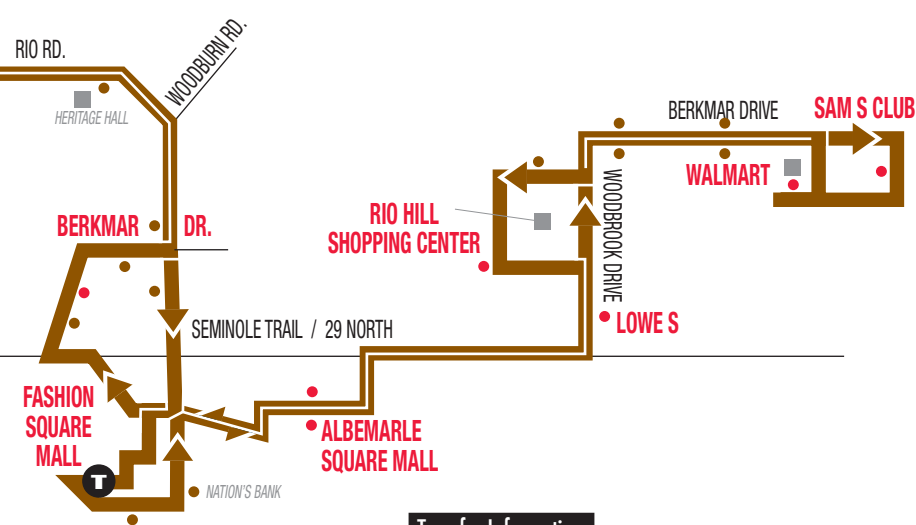

# WALMART

## BARRACKS ROAD SHOPPING CENTER to WALMART via FASHION SQUARE MALL

Direction of travel							
T Barracks Road Shopping Center	• Commonwealth & Greenbrier	• Four Seasons	T Fashion Square Mall	• Albemarle Square	• Lowe's	• Sam's Club	• Walmart
7:00	7:14	7:17	7:30	7:33	7:38	7:42	7:45
7:45	7:59	8:02	8:15	8:18	8:23	8:27	8:30
8:30	8:44	8:47	9:00	9:03	9:08	9:12	9:15
9:15	9:29	9:32	9:45	9:48	9:53	9:57	10:00
10:00	10:14	10:17	10:30	10:33	10:38	10:42	10:45
10:45	10:59	11:02	11:15	11:18	11:23	11:27	11:30
11:30	11:44	11:47	12:00	12:03	12:08	12:12	12:15
12:15	12:29	12:32	12:45	12:48	12:53	12:57	1:00
1:00	1:14	1:17	1:30	1:33	1:38	1:42	1:45
1:45	1:59	2:02	2:15	2:18	2:23	2:27	2:30
2:30	2:44	2:47	3:00	3:03	3:08	3:12	3:15
3:15	3:29	3:32	3:45	3:48	3:53	3:57	4:00
4:00	4:14	4:17	4:30	4:33	4:38	4:42	4:45
4:45	4:59	5:02	5:15	5:18	5:23	5:27	5:30
5:30	5:44	5:47	6:00	6:03	6:08	6:12	6:15
6:15	6:29	6:32	6:45	6:48	6:53	6:57	7:00

### Transfer Information

- To **K-mart** from Barracks Rd Shopping Ctr. take **ROUTE 7** every 15 minutes.
- To **UVa Central Grounds** from Barracks Road Shopping Ctr. take **UTS Blue Rt.** times vary
- To **Downtown** from Fashion Square Mall take **ROUTE 7** every 15 minutes.
- To **Ivy Rd, UVa Hosp. & Downtown** from Barracks Rd. Shop. Ctr take **ROUTE 2** at :00.