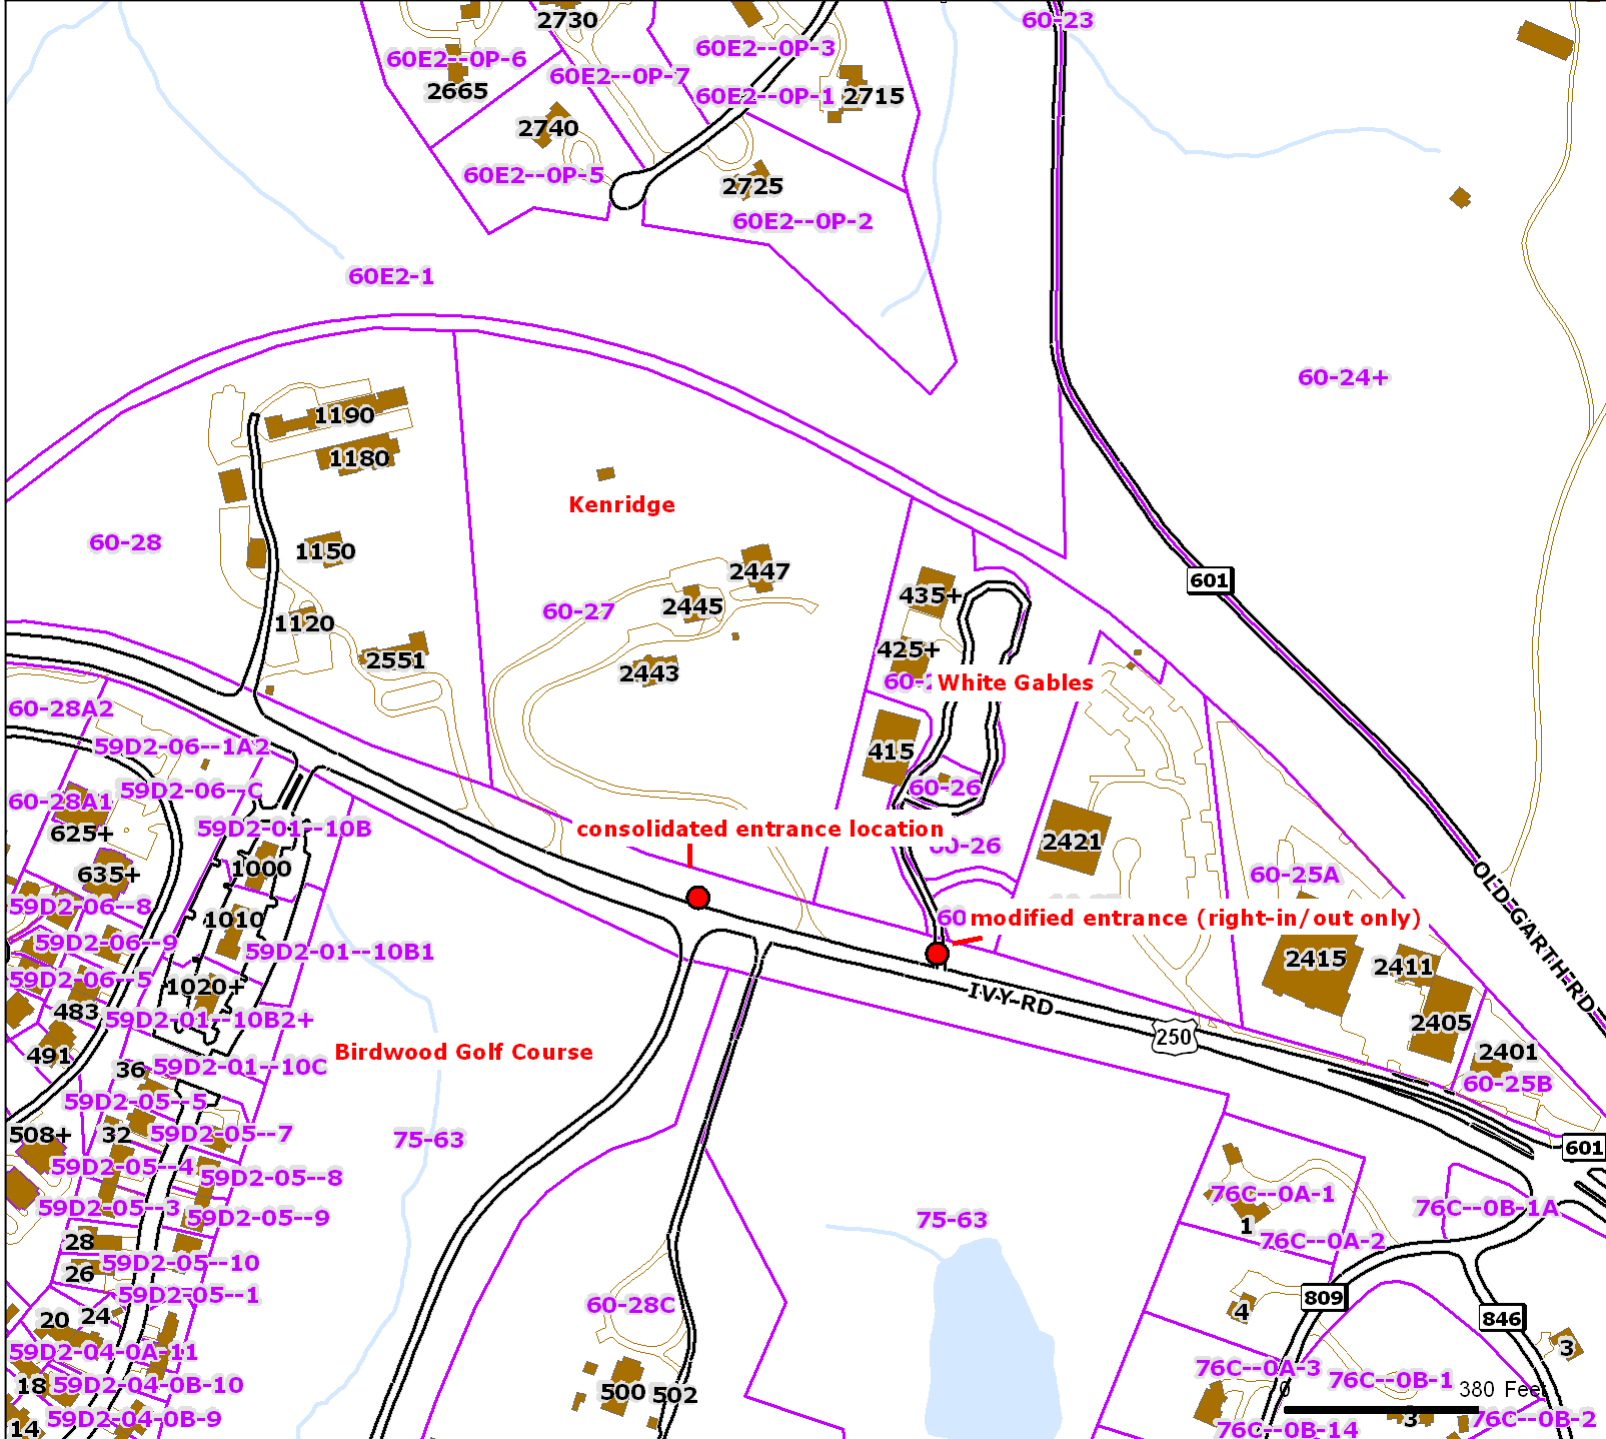

# White Gables-Kenridge Consolidated Entrance ATTACHMENT B

**Legend**  
(Note: Some Items on map may not appear in legend)

- Other Streams
- Major Streams
- Ponds
- Lakes and Reservoirs
- Parcels
- Driveways
- Buildings
- Roads
- Road Centerlines
- Road Bridges
- Overview Roads
- Primary Roads
- Secondary Roads
- Tax Map Grid