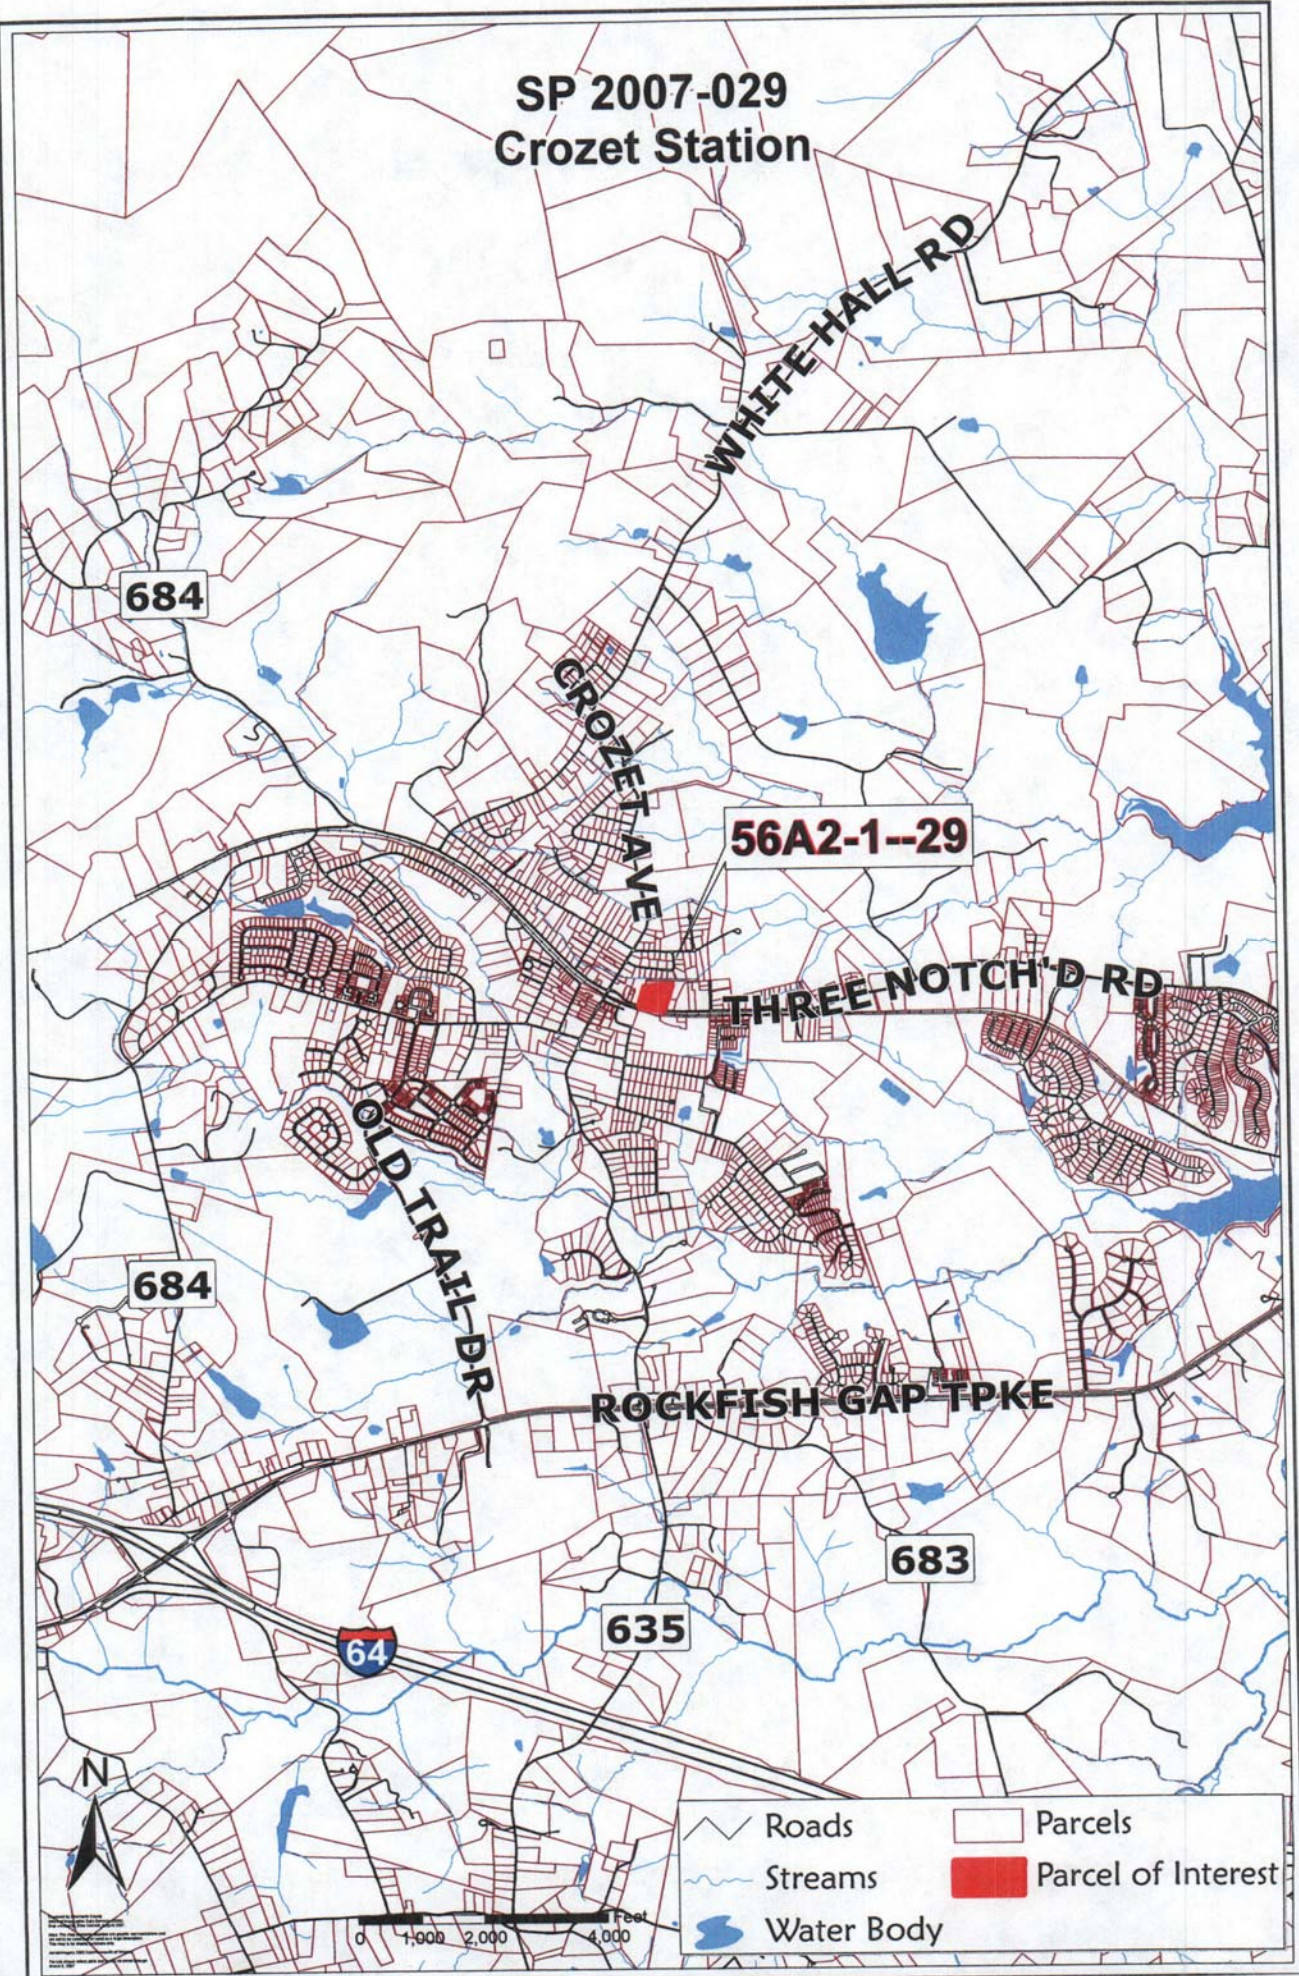

SP 2007-029
Crozet Station

Roads	Parcels
Streams	Parcel of Interest
Water Body	

Attachment B