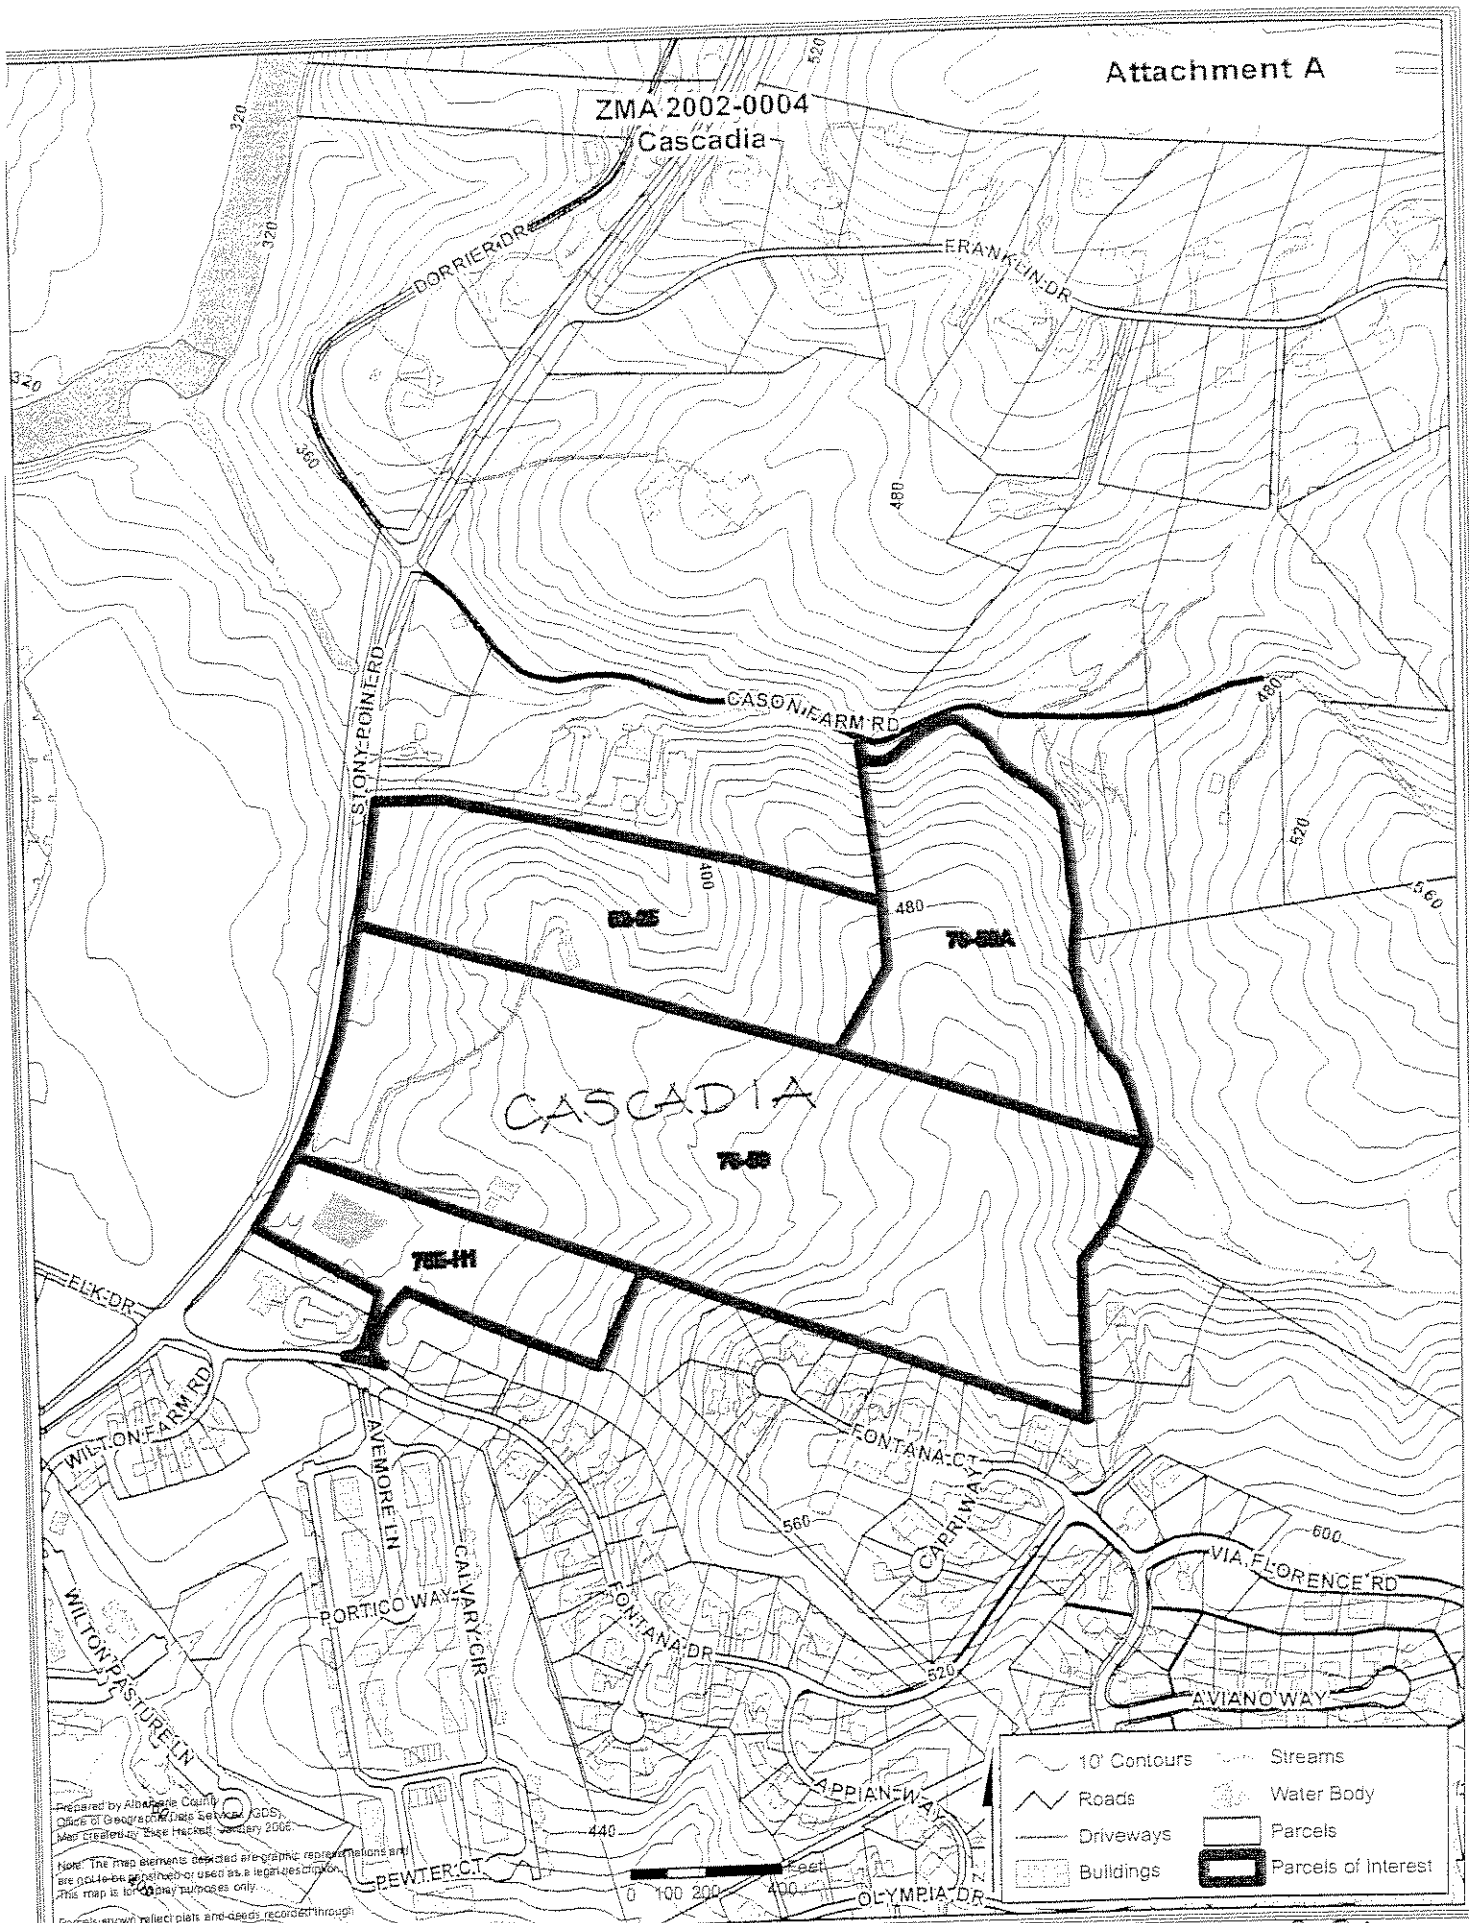

Attachment A

ZMA 2002-0004

Cascadia

DORRIER DR

FRANKLEIN DR

STONY-PINE RD

CASONI ARM RD

CASCADIA

78-03

78-02A

ELK DR

WILTON FARM RD

WILTON PASTURE LN

MEMORE LN

CAINYR CIR

PORTICO WAY

FONTANA DR

FONTANA CT

CAPRI WAY

VIA FLORENCE RD

AVIANO WAY

Prepared by Allegheny County  
Office of Geographic Information Systems  
Map Created on: 08/26/2002

Note: The map elements described are graphic representations and are not to be used as a legal description. This map is for planning purposes only.

OLYMPIA DR

	10' Contours		Streams
	Roads		Water Body
	Driveways		Parcels
	Buildings		Parcels of Interest