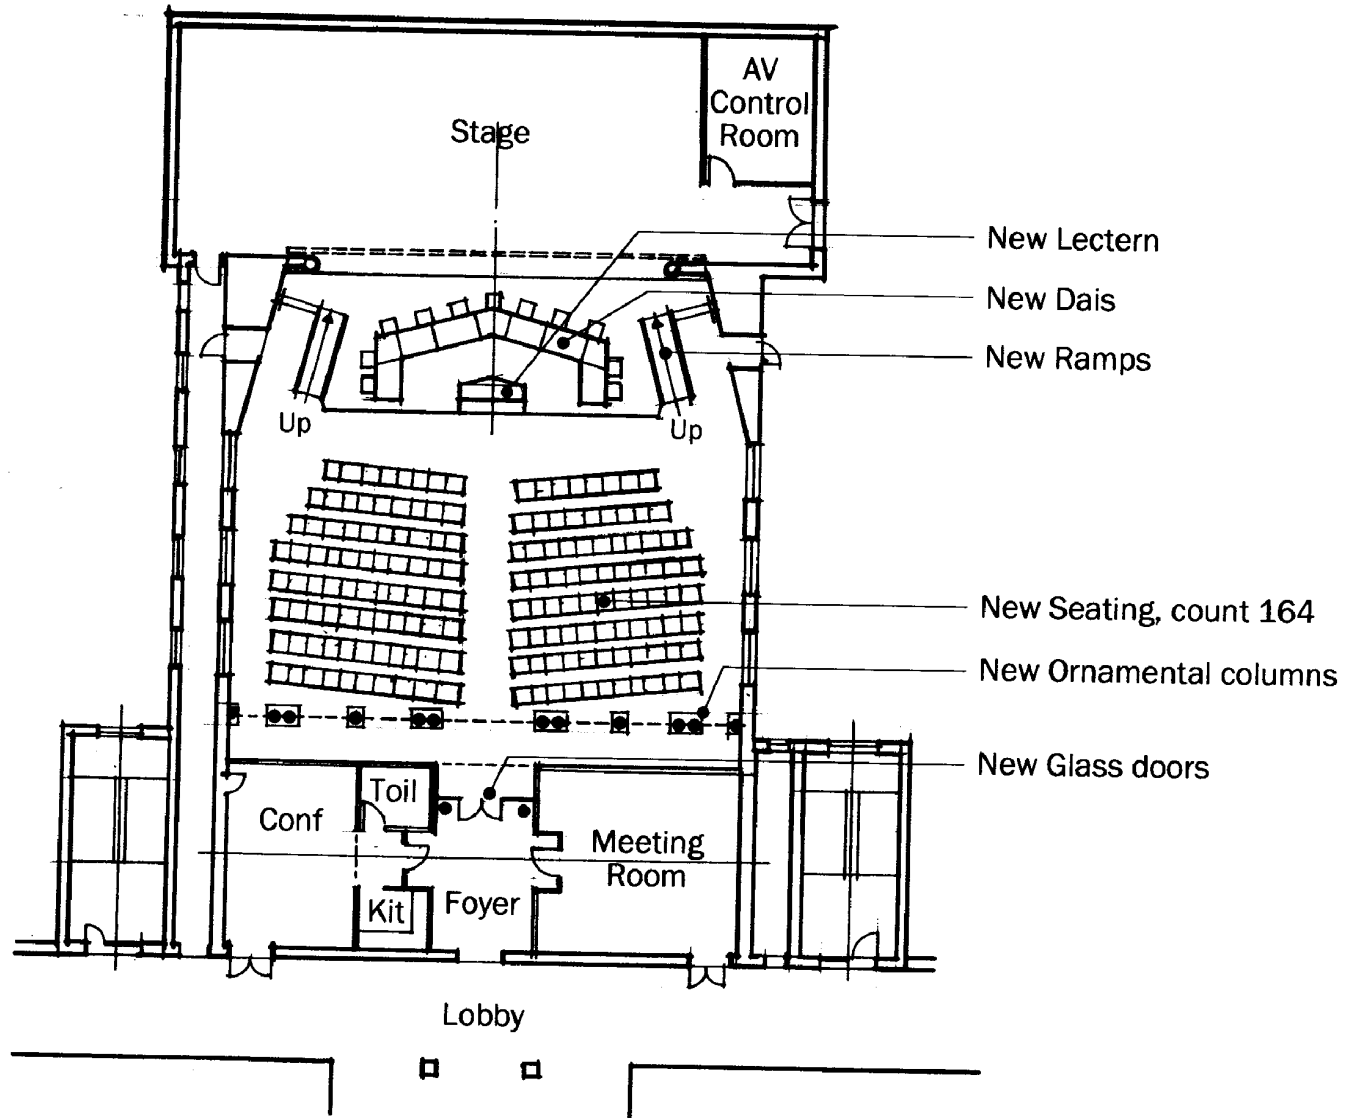

Albemarle County Office Building: Partial First Floor
Auditorium Renovation Study 20 August 2004

OPTION 2
Approximate maximum total seating 424

Albemarle County Office Building: Partial First Floor
 Auditorium Renovation Study 20 August 2004

OPTION 5

Approximate maximum total seating 279

Albemarle County Office Building: Partial Second Floor
 Auditorium Renovation Study

20 August 2004

Balcony closed off
with new curtain.

Albemarle County Office Building Auditorium
Public Meeting Mode

Balcony and stage closed off
with curtains.

Albemarle County Office Building Auditorium
Public Meeting Mode