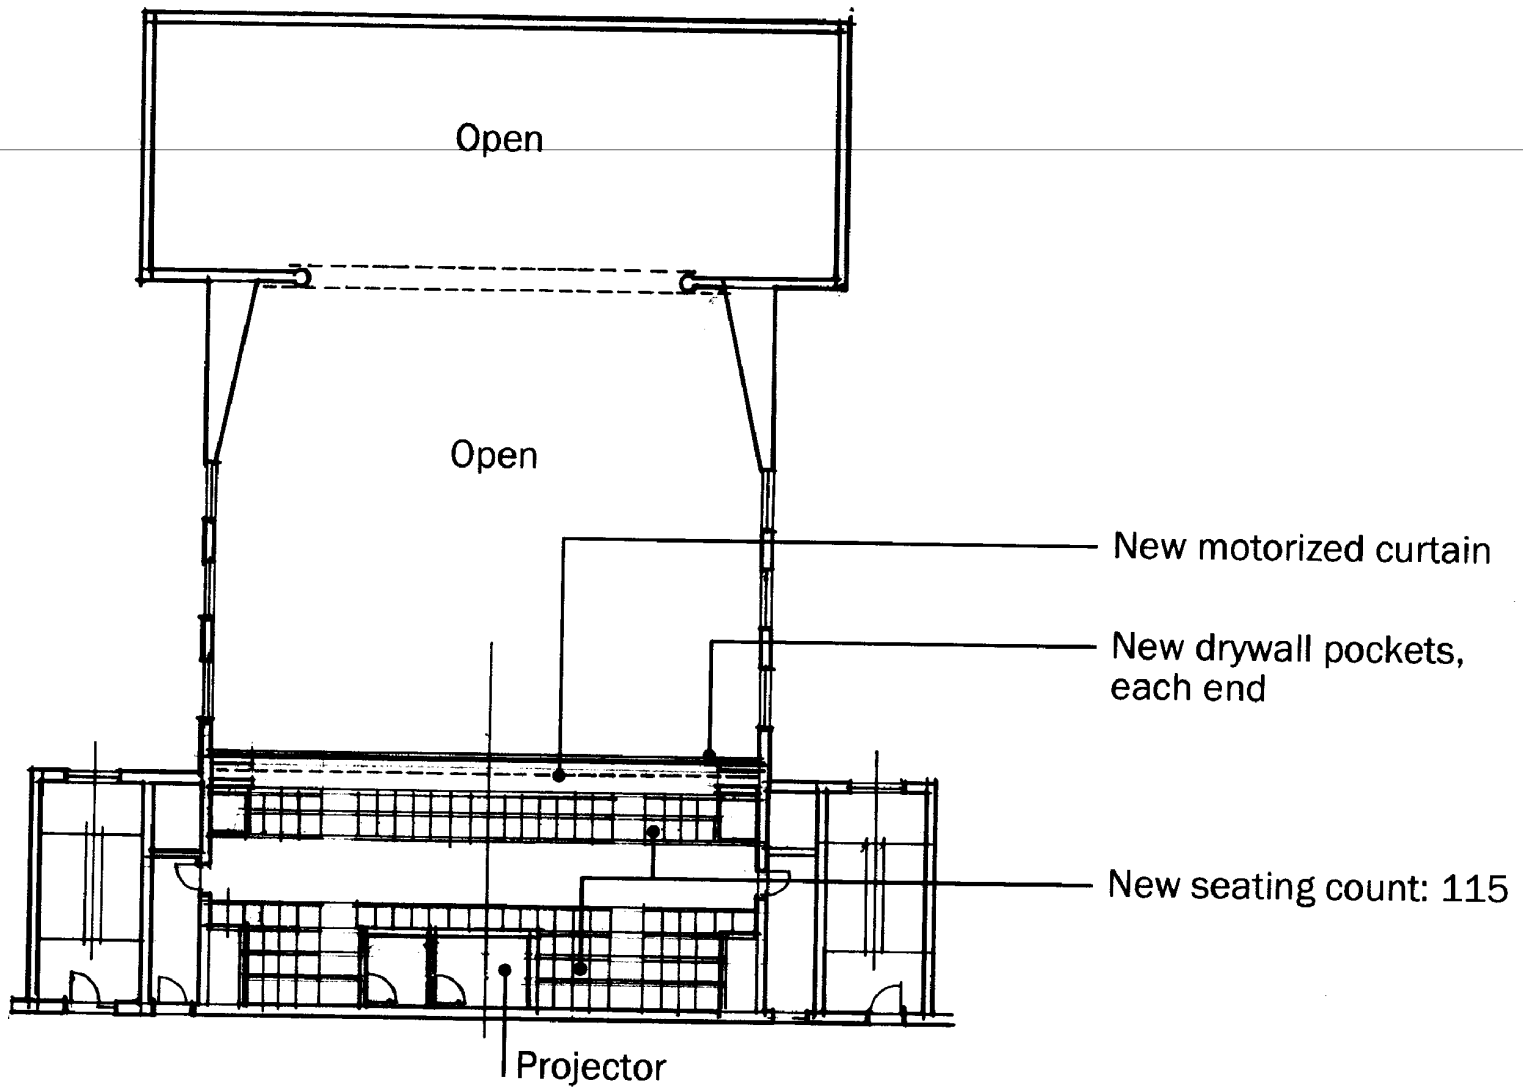

Albemarle County Office Building: Partial First Floor
Auditorium Renovation Study 20 August 2004

OPTION 2
Approximate maximum total seating 424

Albemarle County Office Building: Partial First Floor
 Auditorium Renovation Study 20 August 2004

OPTION 5

Approximate maximum total seating 279

Albemarle County Office Building: Partial Second Floor
 Auditorium Renovation Study

20 August 2004

Balcony closed off
with new curtain.

Albemarle County Office Building Auditorium
Public Meeting Mode

Balcony and stage closed off
with curtains.

Albemarle County Office Building Auditorium
Public Meeting Mode