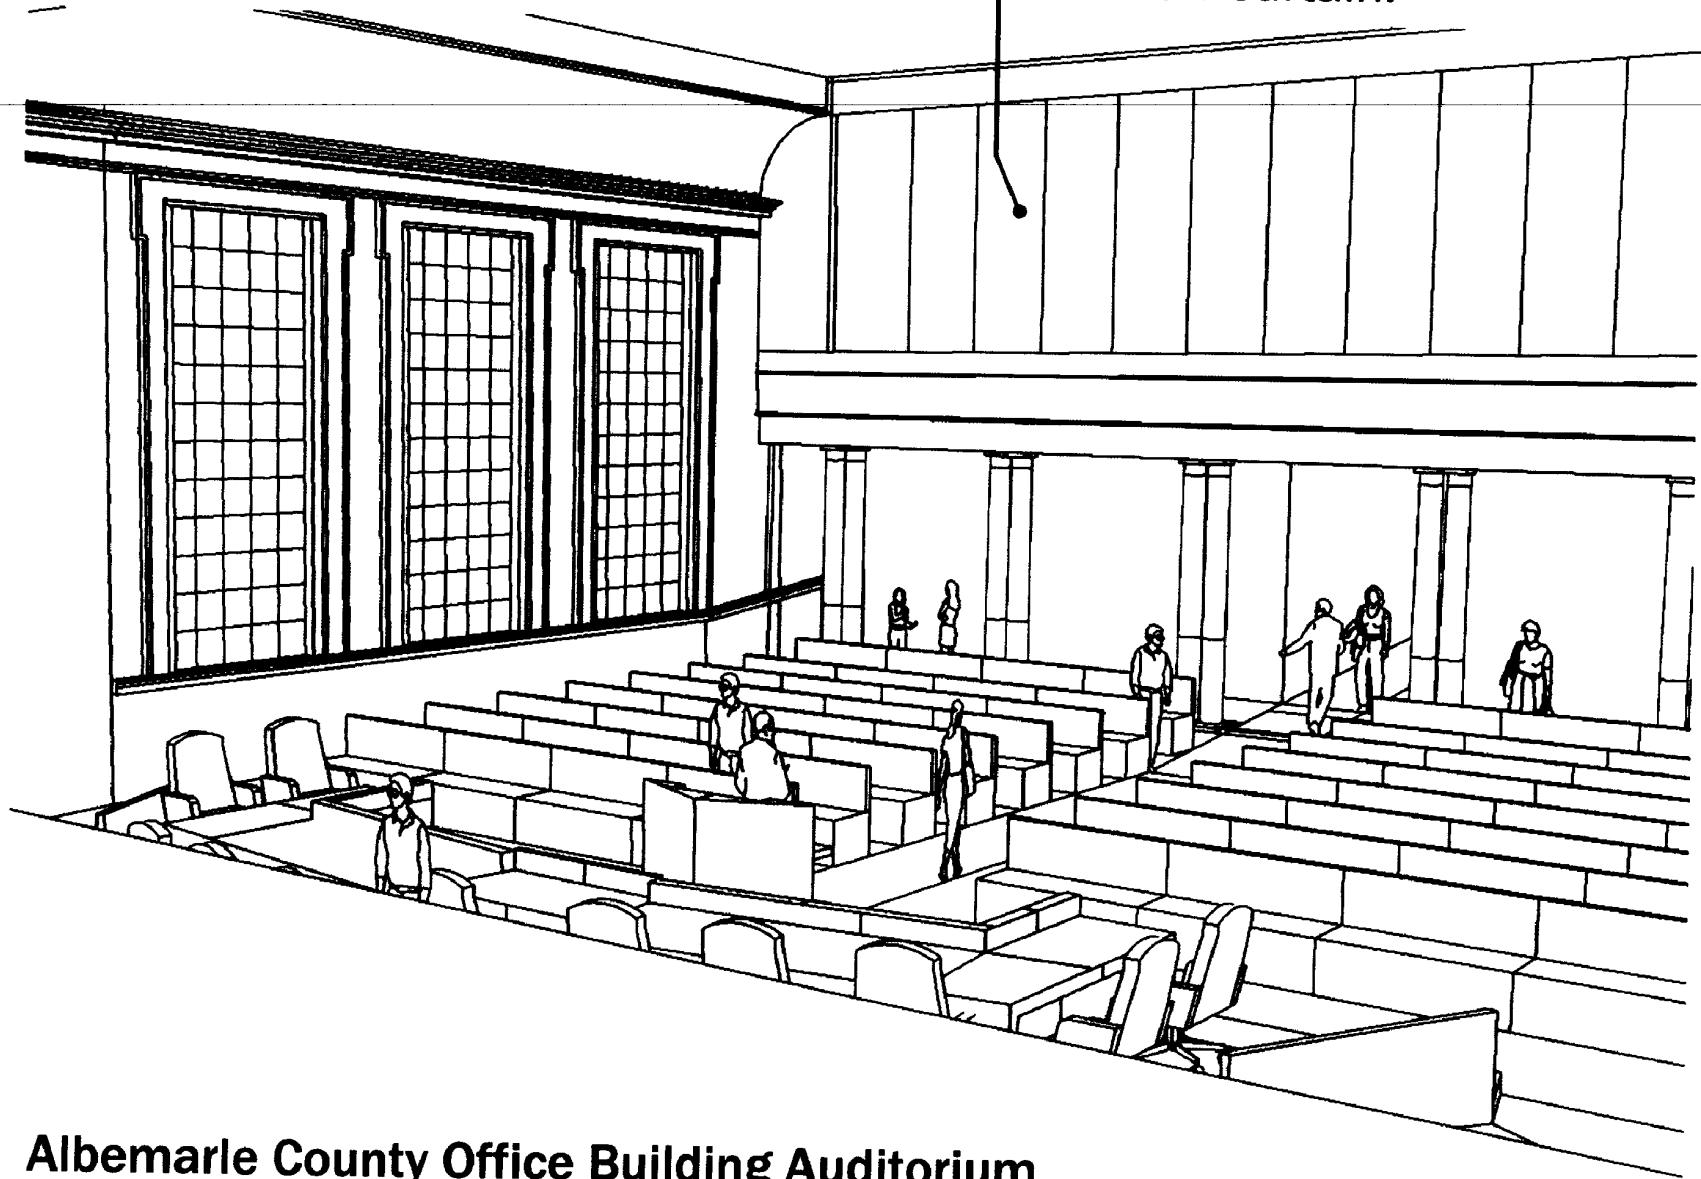

Albemarle County Office Building: Partial First Floor
Auditorium Renovation Study 20 August 2004

OPTION 2
Approximate maximum total seating 424

Albemarle County Office Building: Partial First Floor
 Auditorium Renovation Study 20 August 2004

OPTION 5

Approximate maximum total seating 279

Albemarle County Office Building: Partial Second Floor
 Auditorium Renovation Study

20 August 2004

Balcony closed off
with new curtain.

Albemarle County Office Building Auditorium
Public Meeting Mode

Balcony and stage closed off
with curtains.

Albemarle County Office Building Auditorium
Public Meeting Mode