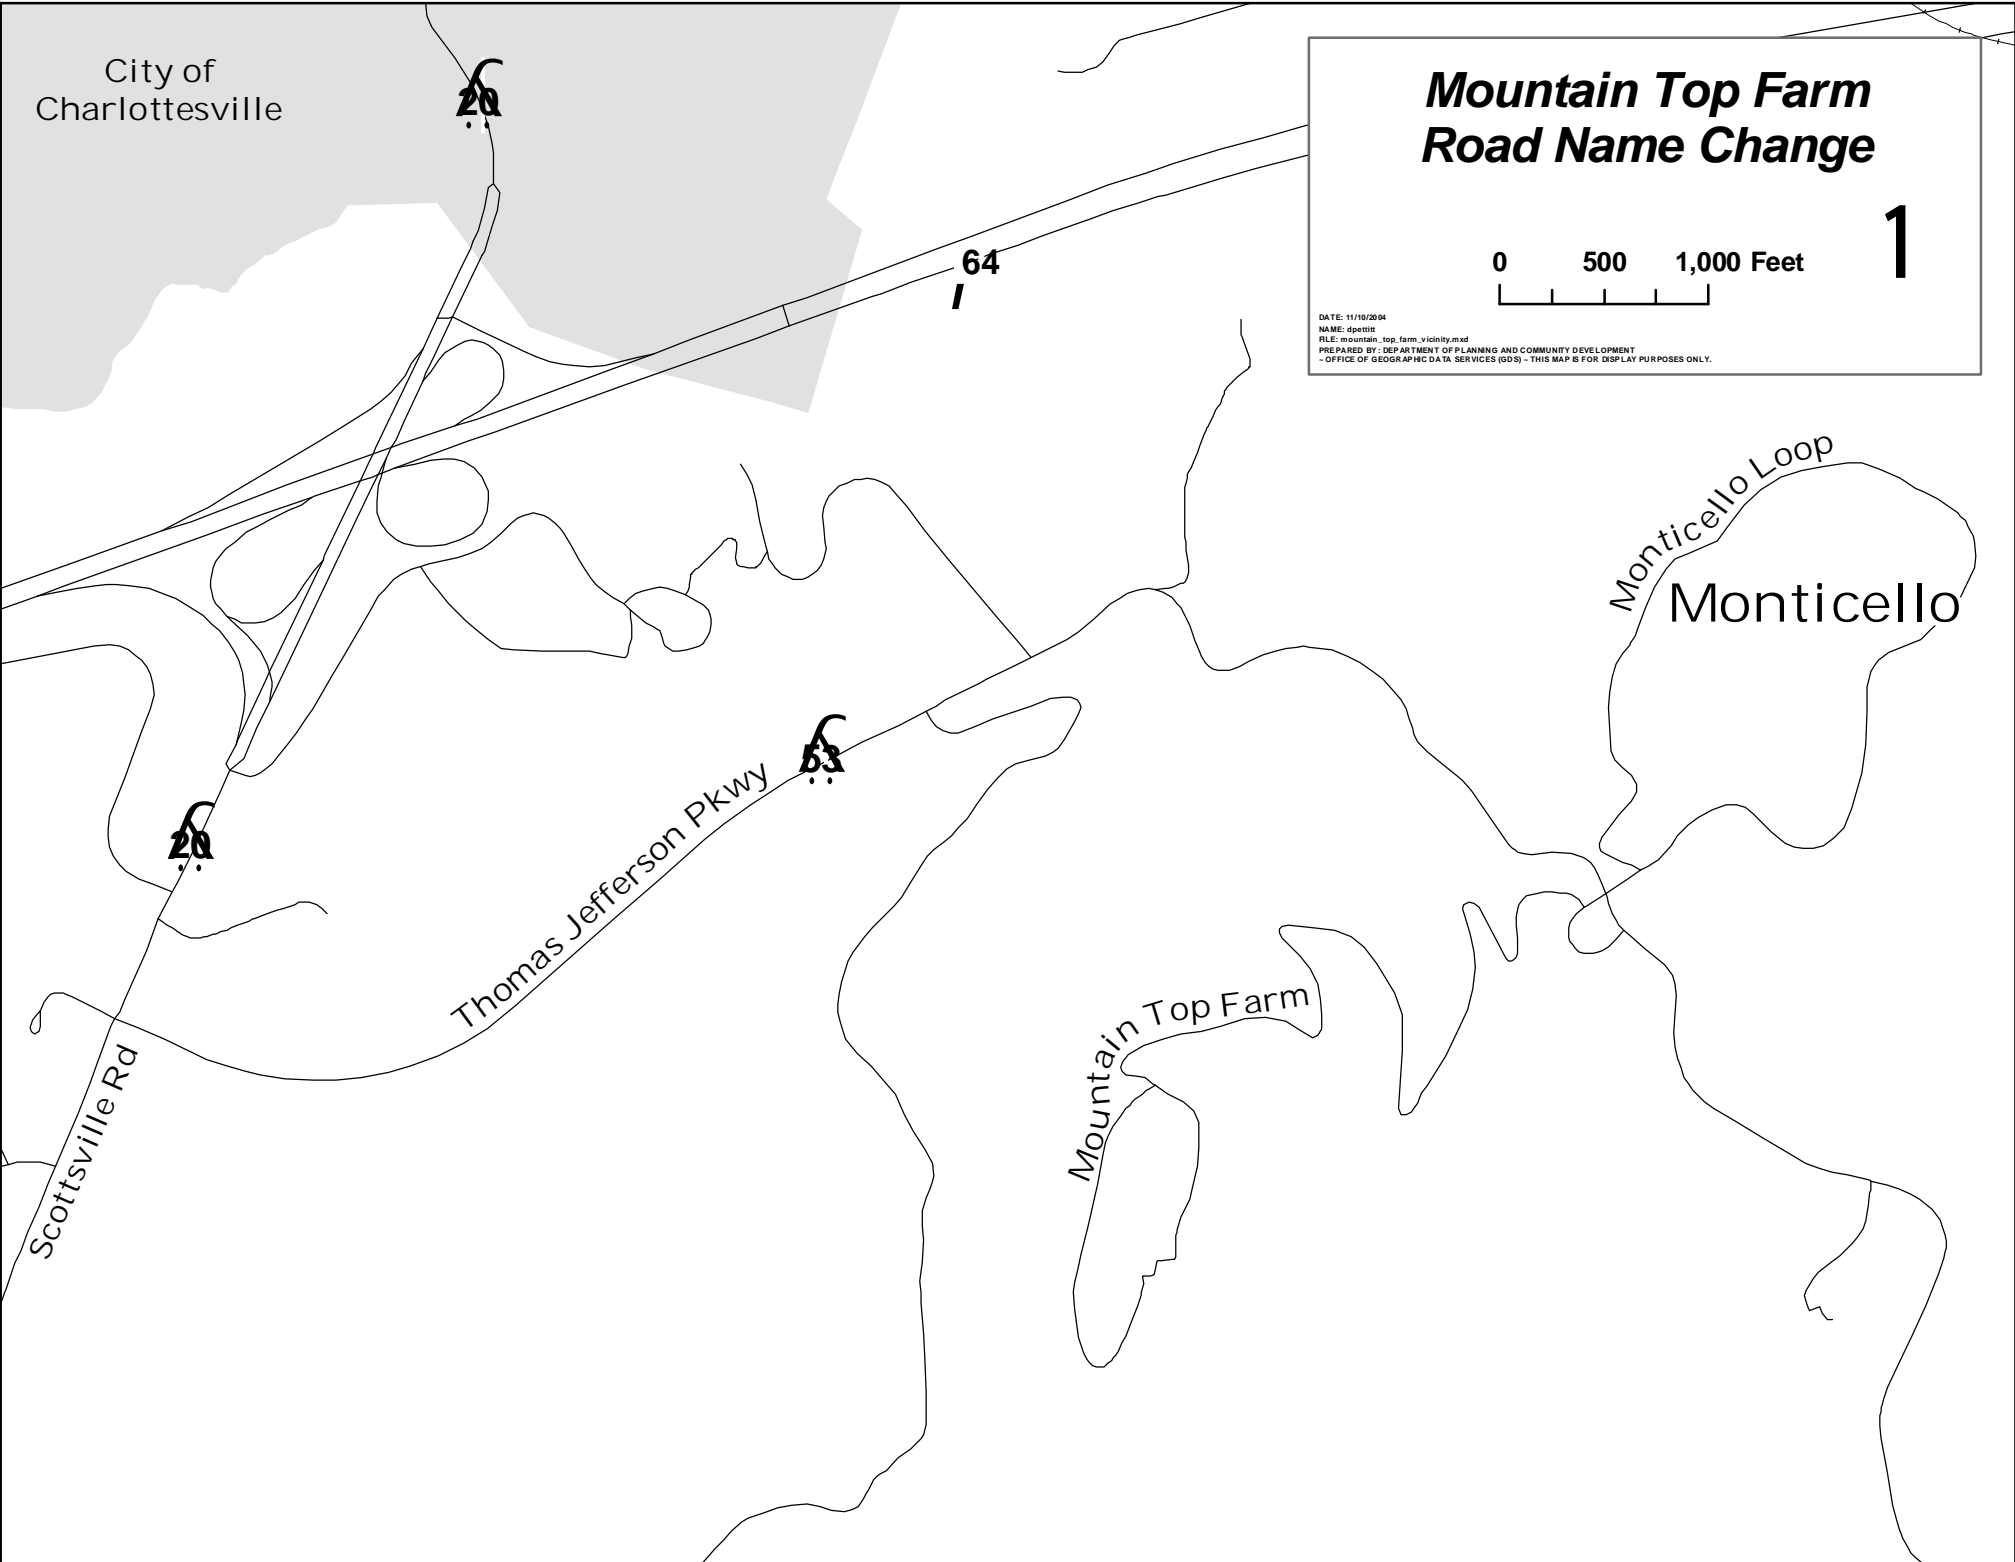

City of
Charlottesville

Mountain Top Farm Road Name Change

0 500 1,000 Feet

1

Scottsville Rd

Thomas Jefferson Pkwy

Mountain Top Farm

Monticello Loop
Monticello