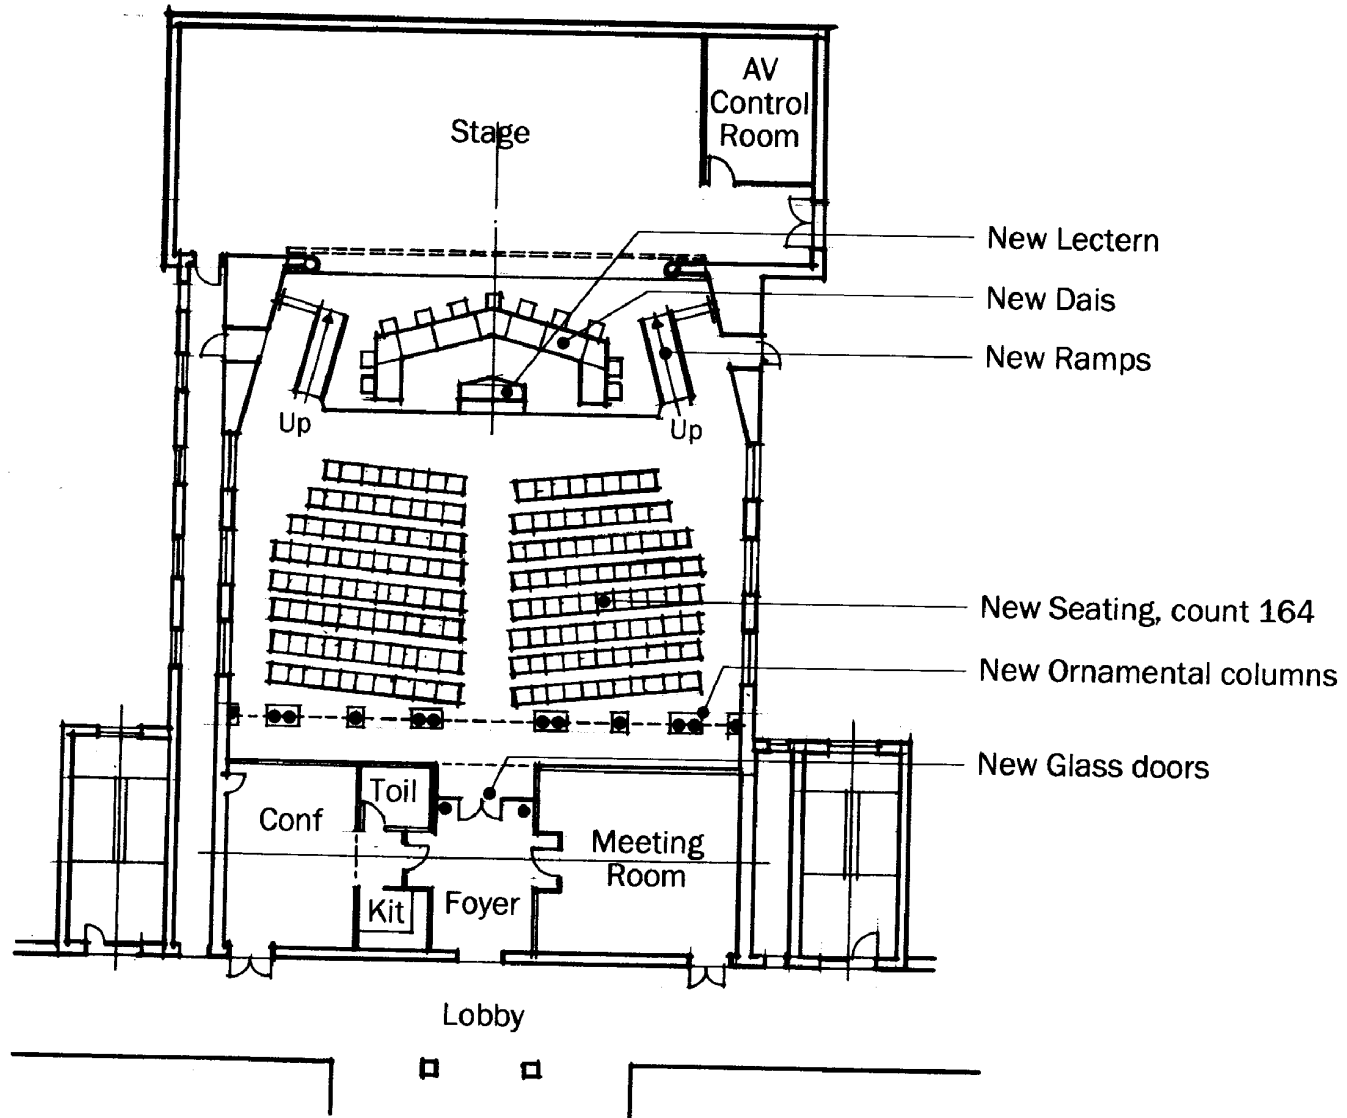

Albemarle County Office Building: Partial First Floor
Auditorium Renovation Study 20 August 2004

OPTION 2

Approximate maximum total seating 424

Albemarle County Office Building: Partial First Floor
 Auditorium Renovation Study 20 August 2004

OPTION 5

Approximate maximum total seating 279

Albemarle County Office Building: Partial Second Floor
Auditorium Renovation Study

20 August 2004

Balcony closed off
with new curtain.

Albemarle County Office Building Auditorium
Public Meeting Mode

Balcony and stage closed off
with curtains.

Albemarle County Office Building Auditorium
Public Meeting Mode