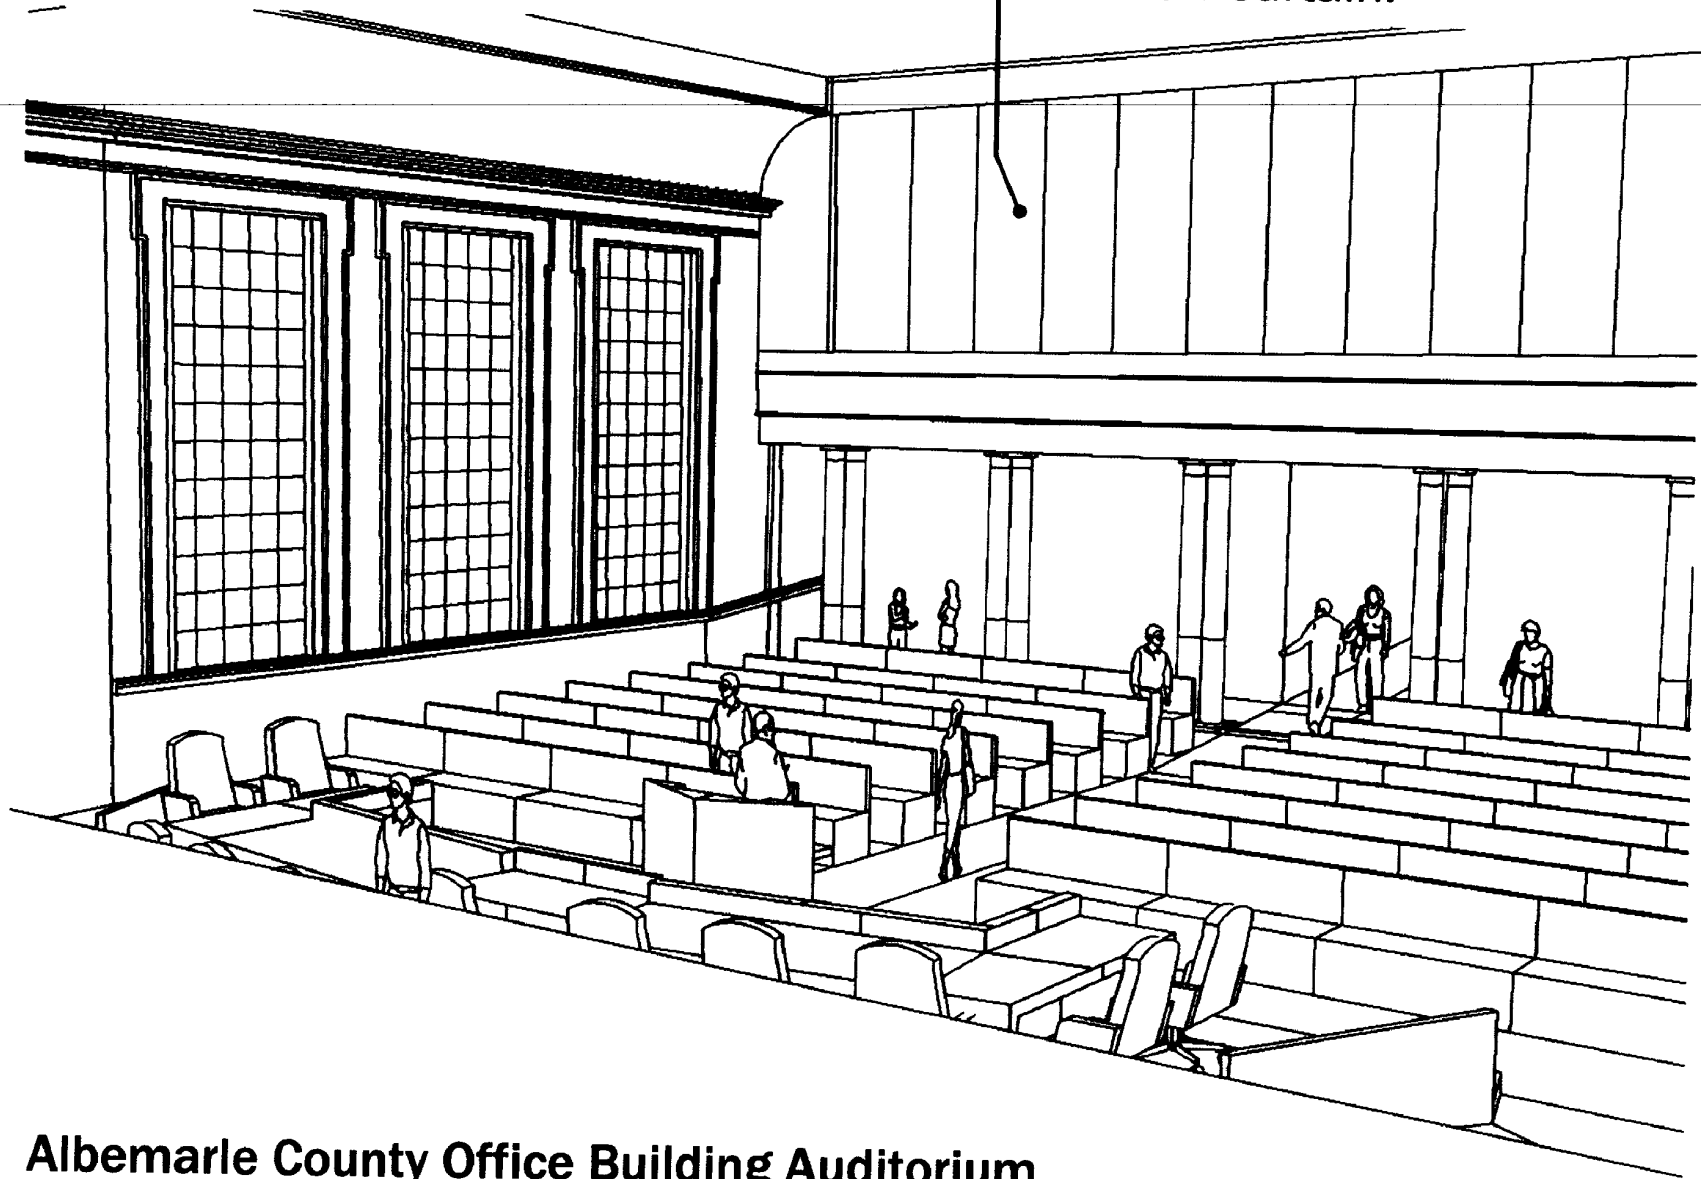

Albemarle County Office Building: Partial First Floor
Auditorium Renovation Study 20 August 2004

OPTION 2

Approximate maximum total seating 424

Albemarle County Office Building: Partial First Floor
 Auditorium Renovation Study 20 August 2004

OPTION 5

Approximate maximum total seating 279

Albemarle County Office Building: Partial Second Floor
Auditorium Renovation Study

20 August 2004

Balcony closed off
with new curtain.

Albemarle County Office Building Auditorium
Public Meeting Mode

Balcony and stage closed off
with curtains.

Albemarle County Office Building Auditorium
Public Meeting Mode