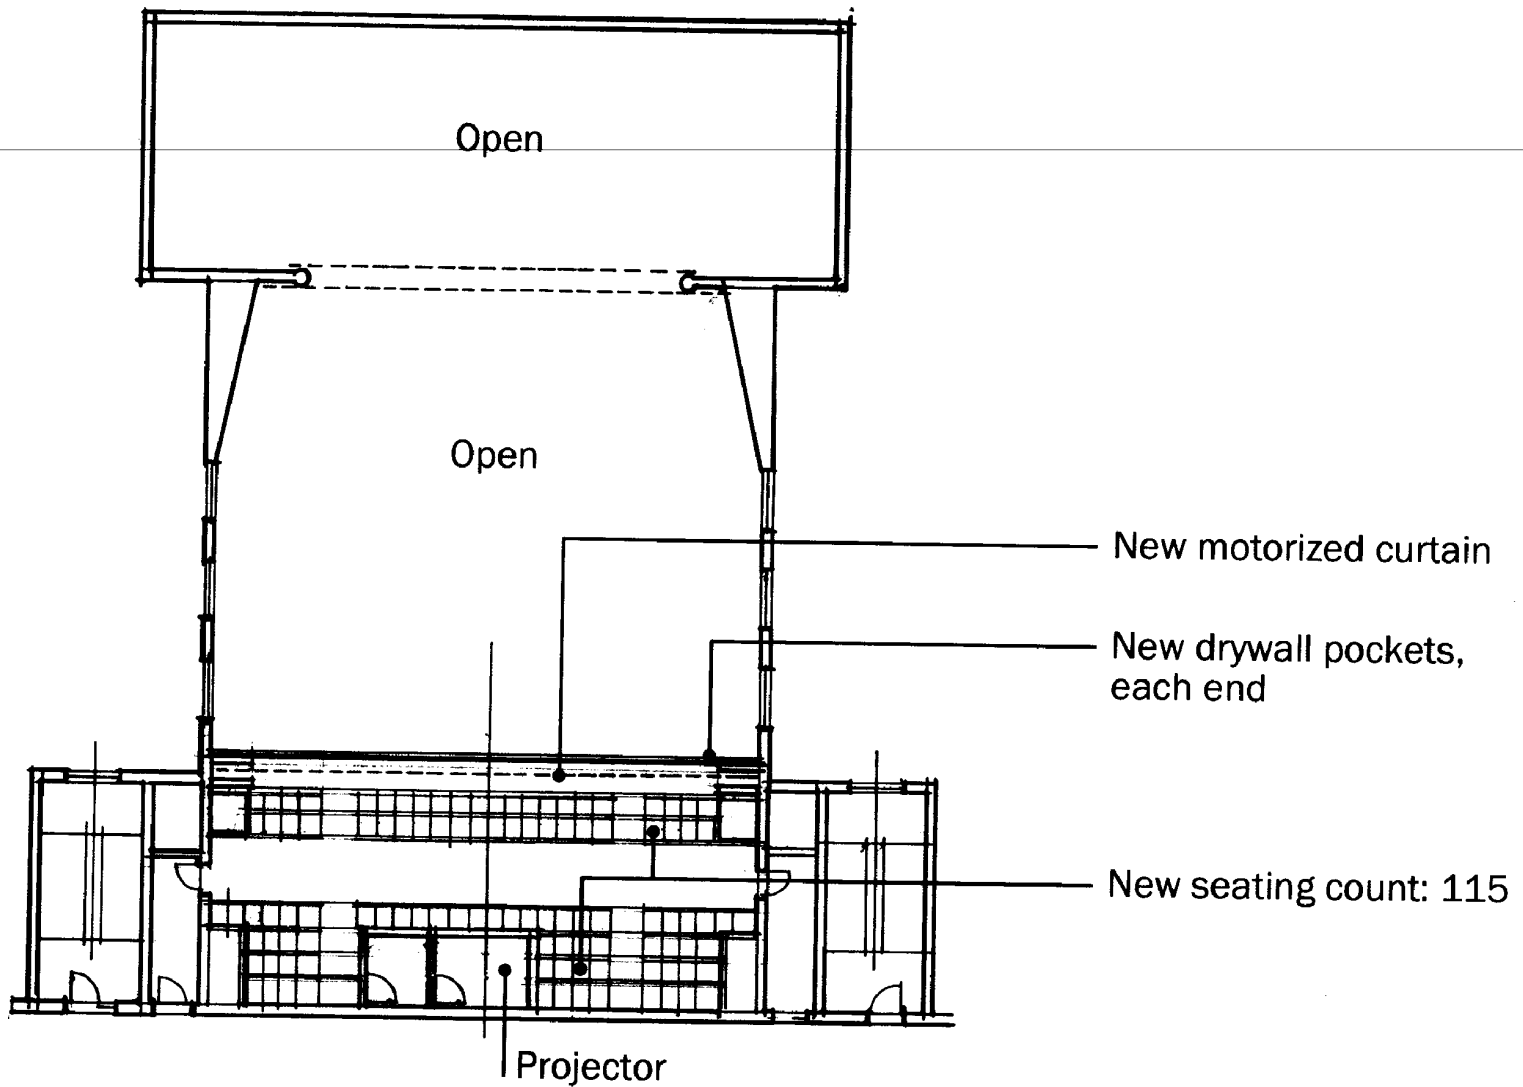

Albemarle County Office Building: Partial First Floor
Auditorium Renovation Study 20 August 2004

OPTION 2

Approximate maximum total seating 424

Albemarle County Office Building: Partial First Floor
 Auditorium Renovation Study 20 August 2004

OPTION 5

Approximate maximum total seating 279

Albemarle County Office Building: Partial Second Floor
Auditorium Renovation Study

20 August 2004

Balcony closed off
with new curtain.

Albemarle County Office Building Auditorium
Public Meeting Mode

Balcony and stage closed off
with curtains.

Albemarle County Office Building Auditorium
Public Meeting Mode